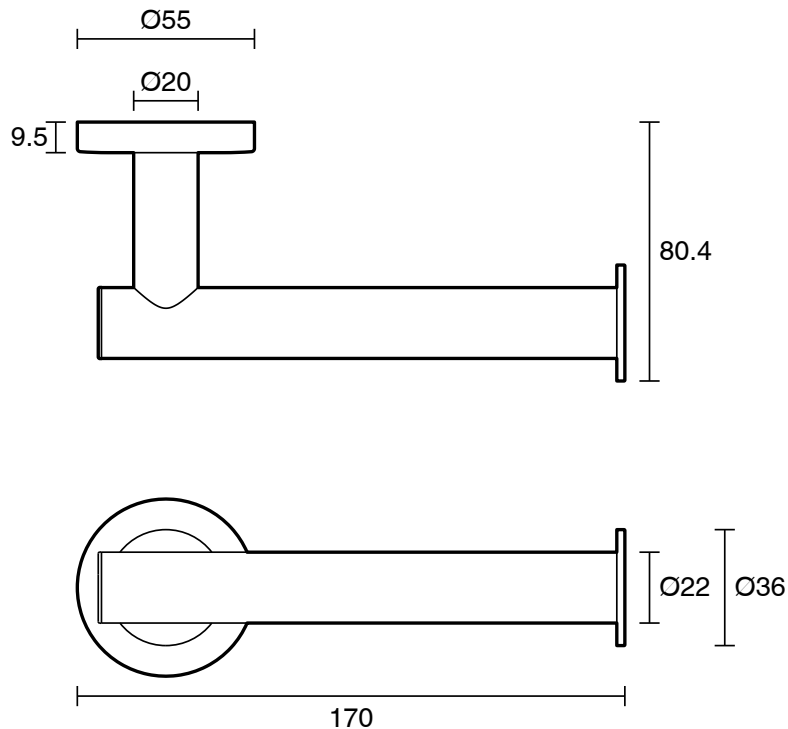

Roca Ona Toilet Roll Holder Matte White

15059

SPECIFICATIONS

Recommended Use	Domestic;Commercial;Hotel
Colour Category	White
Colour Finish	Matte White
Primary Material	Brass

WARRANTY

Replacement Only - Domestic Use	15
Parts Replacement Only	1

Please refer to Warranty Page for full Terms and Conditions

Dimensions are nominal measurements only.

CLEANING RECOMMENDATIONS:

We recommend the use of soapy water or approved cleaners. This product should not be cleaned with abrasive materials. Damage caused by any improper treatment is not covered by the product warranty. Refer to Warranty Conditions

Disclaimer: Products in this specification manual must by regulation be installed by licensed and registered trade people. The manufacturer/distributor reserves the right to vary specifications or delete models from their range without prior notification. Dimensions are nominal measurements only. Dimensions and set-outs listed are correct at time of publication however the manufacturer/distributor takes no responsibility for printing errors.

Published 11/11/2024

To see the complete Roca range go to www.reece.com.au