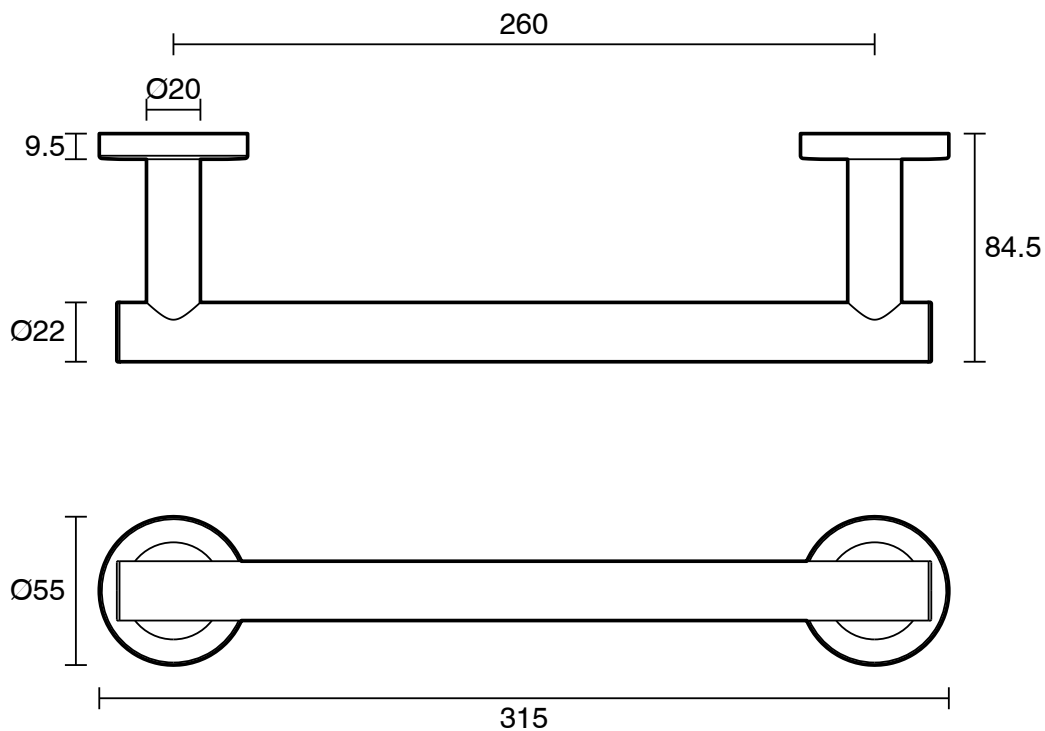

Roca Ona Single Towel Rail 300mm Matte Black

15068

SPECIFICATIONS

Recommended Use	Domestic;Commercial;Hotel
Colour Category	Black
Colour Finish	Matte Black
Primary Material	Brass

WARRANTY

Replacement Only - Domestic Use 15

Parts Replacement Only 1

Please refer to Warranty Page for full Terms and Conditions

Dimensions are nominal measurements only.

CLEANING RECOMMENDATIONS:

We recommend the use of soapy water or approved cleaners. This product should not be cleaned with abrasive materials. Damage caused by any improper treatment is not covered by the product warranty. Refer to Warranty Conditions

Disclaimer: Products in this specification manual must by regulation be installed by licensed and registered trade people. The manufacturer/distributor reserves the right to vary specifications or delete models from their range without prior notification. Dimensions are nominal measurements only. Dimensions and set-outs listed are correct at time of publication however the manufacturer/distributor takes no responsibility for printing errors.

Published 11/11/2024

To see the complete Roca range go to
www.reece.com.au