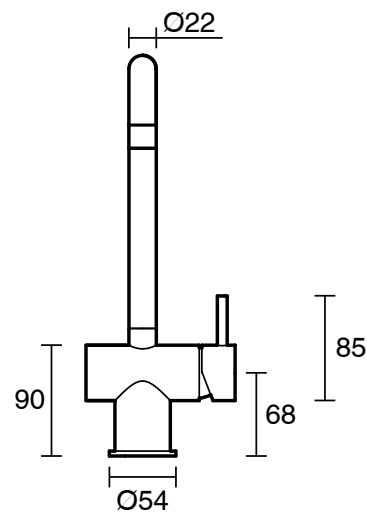

SUSSEX

Sussex Scala Sink Mixer Tap Large Square Spout Right Hand LUX PVD Brushed Pure Gold (4 Star)

2267085

SPECIFICATIONS

Recommended Use	Residential;Commercial
Colour Finish	Brushed Pure Gold
Primary Material	Brass
Recommended Pressure Range	150 - 500 kPa as per AS3500
Max Continuous Working Temperature (deg C)	65
Min Continuous Working Temperature (deg C)	1

WARRANTY

Residential Use (Years)	40
Commercial Use (Years)	10

Please refer to Sussex Warranty page for full Terms and Conditions

Dimensions are nominal measurements only.

CLEANING RECOMMENDATIONS:

We recommend the use of soapy water or approved cleaners. This product should not be cleaned with abrasive materials. Damage caused by any improper treatment is not covered by the product warranty. Refer to Warranty Conditions

Disclaimer: Products in this specification manual must by regulation be installed by licensed and registered trade people. The manufacturer/distributor reserves the right to vary specifications or delete models from their range without prior notification. Dimensions are nominal measurements only. Dimensions and set-outs listed are correct at time of publication however the manufacturer/distributor takes no responsibility for printing errors.

Published 31/03/2026

To see the complete Sussex range go to www.reece.com.au