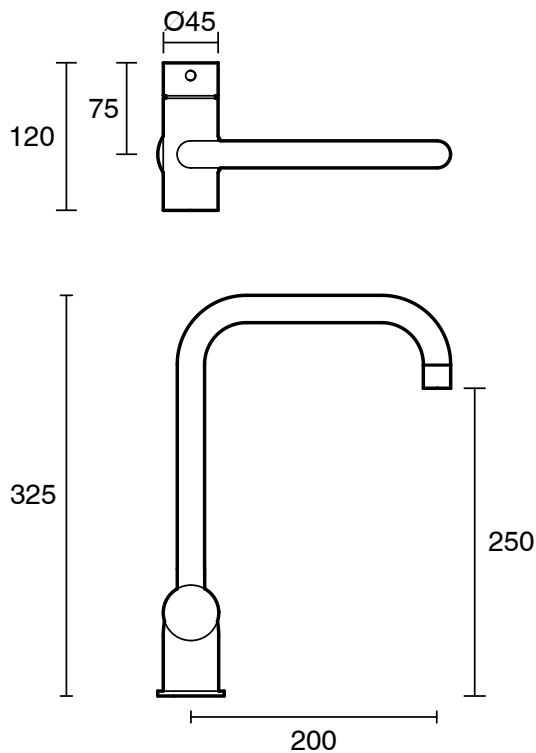

SUSSEX

Sussex Scala Sink Mixer Tap Large Square Spout Right Hand LUX PVD Brushed Pure Gold (4 Star)

2267085

SPECIFICATIONS

Recommended Use	Residential;Commercial
Colour Finish	Brushed Pure Gold
Primary Material	Brass
Recommended Pressure Range	150 - 500 kPa as per AS3500
Max Continuous Working Temperature (deg C)	65
Min Continuous Working Temperature (deg C)	1

WARRANTY

Residential Use (Years)	40
Commercial Use (Years)	10

Please refer to Sussex Warranty page for full Terms and Conditions

Dimensions are nominal measurements only.

CLEANING RECOMMENDATIONS:

We recommend the use of soapy water or approved cleaners. This product should not be cleaned with abrasive materials. Damage caused by any improper treatment is not covered by the product warranty. Refer to Warranty Conditions

Disclaimer: Products in this specification manual must by regulation be installed by licensed and registered trade people. The manufacturer/distributor reserves the right to vary specifications or delete models from their range without prior notification. Dimensions are nominal measurements only. Dimensions and set-outs listed are correct at time of publication however the manufacturer/distributor takes no responsibility for printing errors.

Published 31/03/2026

To see the complete Sussex range go to www.reece.com.au