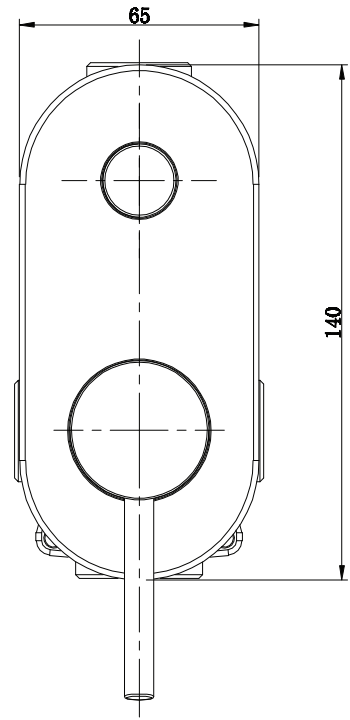

Mizu Drift MK2 Shower Mixer Kit with Diverter Brushed Gold

9510607

SPECIFICATIONS

Recommended Use	Domestic, Hotel & Commercial
Colour	Brushed Gold
Finish	Brushed
Body Material	DR Brass
Recommended Pressure Range	150 - 500 kPa
Maximum Continuous Working Temperature	65 deg C
Suitable for Storage Tank Hot Water	Yes
Suitable for Continuous Flow Hot Water	Yes
Suitable for Gravity Feed Hot Water	No

WARRANTY

Warranty - Domestic Use	10 Years
Spare Parts & Labour	12 Months

Please refer to Warranty Page for full Terms and Conditions

Dimensions are nominal measurements only.

CLEANING RECOMMENDATIONS:

We recommend the use of soapy water or approved cleaners. This product should not be cleaned with abrasive materials. Damage caused by any improper treatment is not covered by the product warranty. Refer to Warranty Conditions

Disclaimer: Products in this specification manual must by regulation be installed by licensed and registered trade people. The manufacturer/distributor reserves the right to vary specifications or delete models from their range without prior notification. Dimensions are nominal measurements only. Dimensions and set-outs listed are correct at time of publication however the manufacturer/distributor takes no responsibility for printing errors.