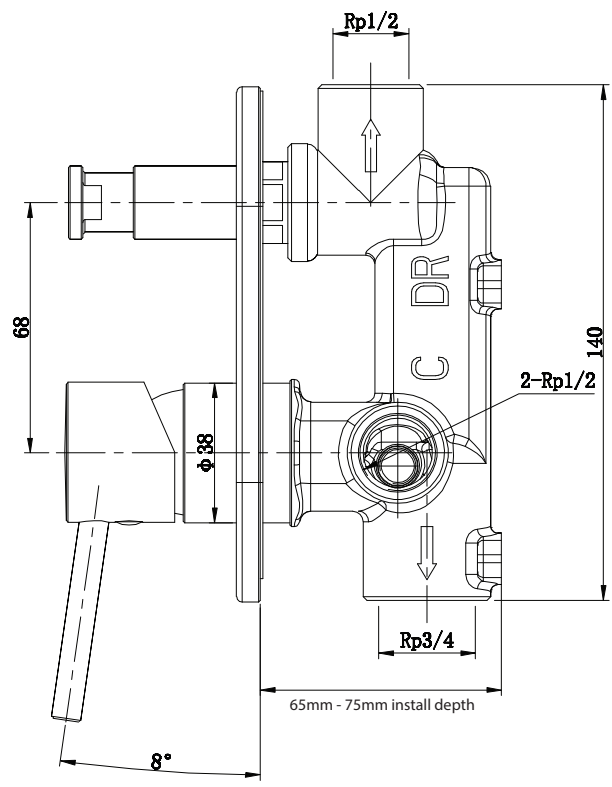

Mizu Drift MK2 Shower Mixer Kit with Diverter Brushed Gold

9510607

SPECIFICATIONS

Recommended Use	Domestic, Hotel & Commercial
Colour	Brushed Gold
Finish	Brushed
Body Material	DR Brass
Recommended Pressure Range	150 - 500 kPa
Maximum Continuous Working Temperature	65 deg C
Suitable for Storage Tank Hot Water	Yes
Suitable for Continuous Flow Hot Water	Yes
Suitable for Gravity Feed Hot Water	No

WARRANTY

Warranty - Domestic Use	10 Years
Spare Parts & Labour	12 Months

Please refer to Warranty Page for full Terms and Conditions

Dimensions are nominal measurements only.

CLEANING RECOMMENDATIONS:

We recommend the use of soapy water or approved cleaners. This product should not be cleaned with abrasive materials. Damage caused by any improper treatment is not covered by the product warranty. Refer to Warranty Conditions

Disclaimer: Products in this specification manual must by regulation be installed by licensed and registered trade people. The manufacturer/distributor reserves the right to vary specifications or delete models from their range without prior notification. Dimensions are nominal measurements only. Dimensions and set-outs listed are correct at time of publication however the manufacturer/distributor takes no responsibility for printing errors.