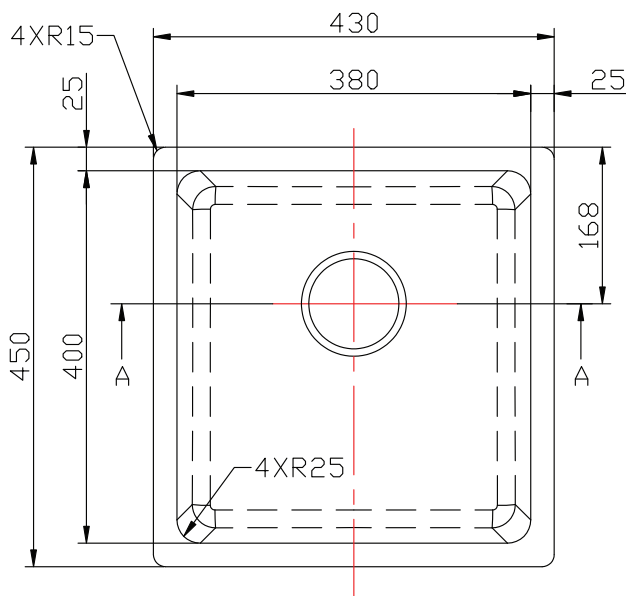

Dimensions are nominal measurements only.

CLEANING RECOMMENDATIONS:

We recommend the use of soapy water or approved cleaners. This product should not be cleaned with abrasive materials. Damage caused by any improper treatment is not covered by the product warranty. Refer to Warranty Conditions.

Disclaimer: Products in this specification manual must by regulation be installed by licensed and registered trade people. The manufacturer/distributor reserves the right to vary specifications or delete models from their range without prior notification. Dimensions are nominal measurements only. Dimensions and set-outs listed are correct at time of publication however the manufacturer/distributor takes no responsibility for printing errors.

Published 04/07/2022

To see the complete Memo range go to www.reece.com.au