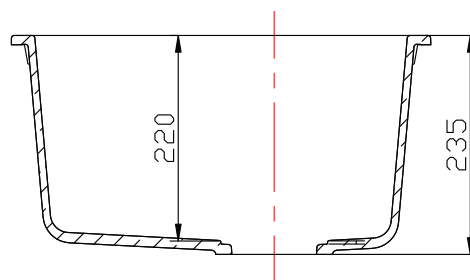

Dimensions are nominal measurements only.

CLEANING RECOMMENDATIONS:

We recommend the use of soapy water or approved cleaners. This product should not be cleaned with abrasive materials. Damage caused by any improper treatment is not covered by the product warranty. Refer to Warranty Conditions.

Disclaimer: Products in this specification manual must by regulation be installed by licensed and registered trade people. The manufacturer/distributor reserves the right to vary specifications or delete models from their range without prior notification. Dimensions are nominal measurements only. Dimensions and set-outs listed are correct at time of publication however the manufacturer/distributor takes no responsibility for printing errors.

Published 04/07/2022

To see the complete Memo range go to www.reece.com.au