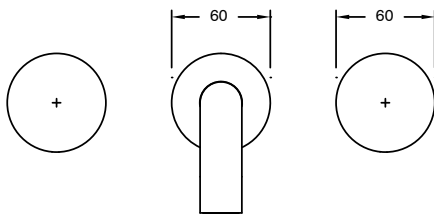

Dimensions are nominal measurements only.

CLEANING RECOMMENDATIONS:

We recommend the use of soapy water or approved cleaners. This product should not be cleaned with abrasive materials. Damage caused by any improper treatment is not covered by the product warranty. Refer to Warranty Conditions

Disclaimer: Products in this specification manual must by regulation be installed by licensed and registered trade people. The manufacturer/distributor reserves the right to vary specifications or delete models from their range without prior notification. Dimensions are nominal measurements only. Dimensions and set-outs listed are correct at time of publication however the manufacturer/distributor takes no responsibility for printing errors.

Published 13/03/2025

To see the complete Milli range go to www.reece.com.au