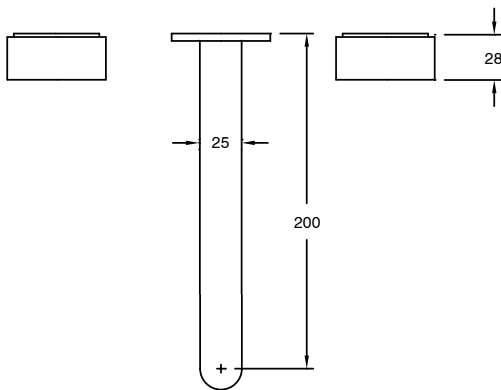

Milli Pure Bath Set 200mm with Diamond Textured Handles PVD Brushed Gunmetal

9511681

SPECIFICATIONS	
Recommended Use	Domestic;Hotel;Commercial
Colour Finish	Brushed Gunmetal
Primary Material	DR Brass
Recommended Pressure Range	150 - 500 kPa as per AS3500
Max Continuous Working Temperature (deg C)	65
Min Continuous Working Temperature (deg C)	5
Hot Water Unit Suitability	Storage Tank;Continuous Flow
WARRANTY	
Warranty - Domestic Use (Years)	15
Spare Parts & Labour (Years)	1

Please refer to Warranty Page for full Terms and Conditions

Dimensions are nominal measurements only.

CLEANING RECOMMENDATIONS:

We recommend the use of soapy water or approved cleaners. This product should not be cleaned with abrasive materials. Damage caused by any improper treatment is not covered by the product warranty. Refer to Warranty Conditions

Disclaimer: Products in this specification manual must by regulation be installed by licensed and registered trade people. The manufacturer/distributor reserves the right to vary specifications or delete models from their range without prior notification. Dimensions are nominal measurements only. Dimensions and set-outs listed are correct at time of publication however the manufacturer/distributor takes no responsibility for printing errors.

Published 13/03/2025

To see the complete Milli range go to www.reece.com.au