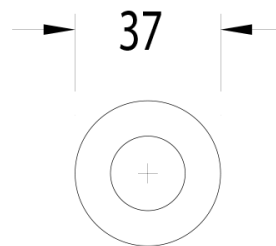

Milli Mood Edit Robe Hook Matte Black

2281246

SPECIFICATIONS

Recommended Use	Domestic, Hotel & Commercial
Colour	Matte Black
Material	DR Brass

WARRANTY

Replacement Only - Domestic Use 15 Years

Please refer to Warranty Page for full Terms and Conditions