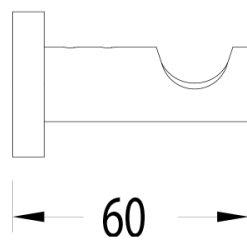

Milli Mood Edit Robe Hook Matte Black

2281246

SPECIFICATIONS

Recommended Use	Domestic, Hotel & Commercial
Colour	Matte Black
Material	DR Brass

WARRANTY

Replacement Only - Domestic Use 15 Years

Please refer to Warranty Page for full Terms and Conditions