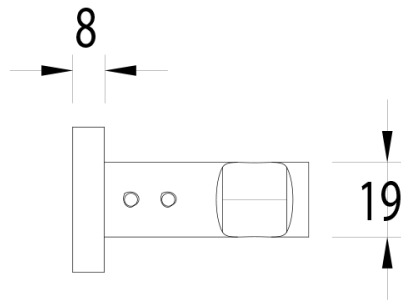

Milli Mood Edit Robe Hook Matte Black

2281246

SPECIFICATIONS

Recommended Use	Domestic, Hotel & Commercial
Colour	Matte Black
Material	DR Brass

WARRANTY

Replacement Only - Domestic Use 15 Years

Please refer to Warranty Page for full Terms and Conditions