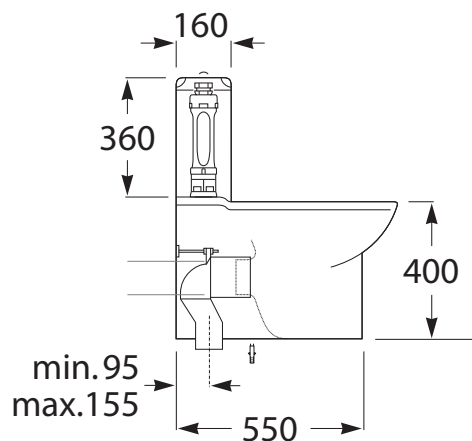

Roca Debba Close Coupled Back to Wall Bottom Inlet Toilet Suite with Soft Close Quick Release Seat White (4*)

SPECIFICATIONS	
Recommended Use	Domestic, Hotel & Commercial
Material	Vitreous China
Colour	White
Weight of Pan	26.5 kg
Weight of Cistern	10 kg
Water Inlet Position	Bottom Inlet (Reversible)
Inlet Valve Pressure Rating	500kPa
Pan Fixing	Fixed to floor using fixing bolts (not supplied) and bedded with sealant.
Toilet Seat	Soft Close Quick Release
Rim Configuration	Box Rim
Outlet Type	Universal S & P Trap
S Trap Setout	95 - 155mm
P Trap Setout	180mm
WARRANTY	
Warranty - Domestic Use	15 Years
Spare Parts & Labour	12 Months

Please refer to Warranty Page for full Terms and Conditions

Dimensions are nominal measurements only.

Disclaimer: Products in this specification manual must by regulation be installed by licensed and registered trade people. The manufacturer/distributor reserves the right to vary specifications or delete models from their range without prior notification. Dimensions are nominal measurements only. Dimensions and set-outs listed are correct at time of publication however the manufacturer/distributor takes no responsibility for printing errors.