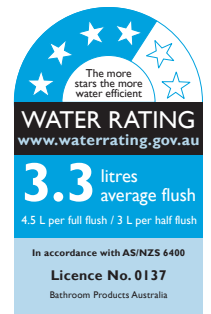

Roca Debba Close Coupled Back to Wall Bottom Inlet Toilet Suite with Soft Close Quick Release Seat White (4*)

SPECIFICATIONS	
Recommended Use	Domestic, Hotel & Commercial
Material	Vitreous China
Colour	White
Weight of Pan	26.5 kg
Weight of Cistern	10 kg
Water Inlet Position	Bottom Inlet (Reversible)
Inlet Valve Pressure Rating	500kPa
Pan Fixing	Fixed to floor using fixing bolts (not supplied) and bedded with sealant.
Toilet Seat	Soft Close Quick Release
Rim Configuration	Box Rim
Outlet Type	Universal S & P Trap
S Trap Setout	95 - 155mm
P Trap Setout	180mm
WARRANTY	
Warranty - Domestic Use	15 Years
Spare Parts & Labour	12 Months

Please refer to Warranty Page for full Terms and Conditions

Dimensions are nominal measurements only.

Disclaimer: Products in this specification manual must by regulation be installed by licensed and registered trade people. The manufacturer/distributor reserves the right to vary specifications or delete models from their range without prior notification. Dimensions are nominal measurements only. Dimensions and set-outs listed are correct at time of publication however the manufacturer/distributor takes no responsibility for printing errors.

Published 05/11/2021