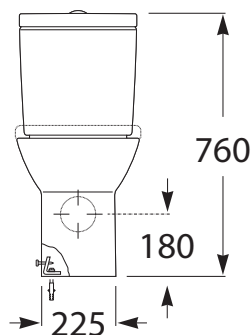

Roca Debba Close Coupled Back to Wall Bottom Inlet Toilet Suite with Soft Close Quick Release Seat White (4*)

SPECIFICATIONS	
Recommended Use	Domestic, Hotel & Commercial
Material	Vitreous China
Colour	White
Weight of Pan	26.5 kg
Weight of Cistern	10 kg
Water Inlet Position	Bottom Inlet (Reversible)
Inlet Valve Pressure Rating	500kPa
Pan Fixing	Fixed to floor using fixing bolts (not supplied) and bedded with sealant.
Toilet Seat	Soft Close Quick Release
Rim Configuration	Box Rim
Outlet Type	Universal S & P Trap
S Trap Setout	95 - 155mm
P Trap Setout	180mm
WARRANTY	
Warranty - Domestic Use	15 Years
Spare Parts & Labour	12 Months

Please refer to Warranty Page for full Terms and Conditions

Dimensions are nominal measurements only.

Disclaimer: Products in this specification manual must by regulation be installed by licensed and registered trade people. The manufacturer/distributor reserves the right to vary specifications or delete models from their range without prior notification. Dimensions are nominal measurements only. Dimensions and set-outs listed are correct at time of publication however the manufacturer/distributor takes no responsibility for printing errors.