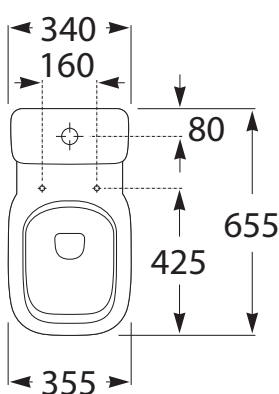

Roca Debba Close Coupled Back to Wall Bottom Inlet Toilet Suite with Soft Close Quick Release Seat White (4*)

SPECIFICATIONS	
Recommended Use	Domestic, Hotel & Commercial
Material	Vitreous China
Colour	White
Weight of Pan	26.5 kg
Weight of Cistern	10 kg
Water Inlet Position	Bottom Inlet (Reversible)
Inlet Valve Pressure Rating	500kPa
Pan Fixing	Fixed to floor using fixing bolts (not supplied) and bedded with sealant.
Toilet Seat	Soft Close Quick Release
Rim Configuration	Box Rim
Outlet Type	Universal S & P Trap
S Trap Setout	95 - 155mm
P Trap Setout	180mm
WARRANTY	
Warranty - Domestic Use	15 Years
Spare Parts & Labour	12 Months

Please refer to Warranty Page for full Terms and Conditions

Dimensions are nominal measurements only.

Disclaimer: Products in this specification manual must by regulation be installed by licensed and registered trade people. The manufacturer/distributor reserves the right to vary specifications or delete models from their range without prior notification. Dimensions are nominal measurements only. Dimensions and set-outs listed are correct at time of publication however the manufacturer/distributor takes no responsibility for printing errors.