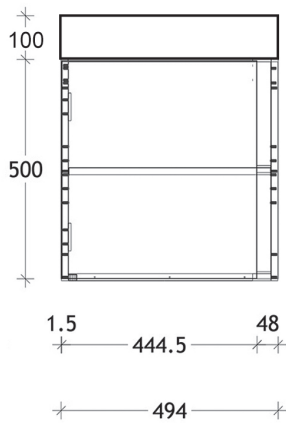

To see the complete ADP range go to www.reece.com.au/bathrooms

STANDARD SIZES	Wall Hung	With Kickboard
Width (mm)	500	500
Depth (mm)	250	250
Height (mm)	600	850
Number of Doors	1	1

Disclaimer: Products in this specification manual must by regulation be installed by licensed and registered trade people. The manufacturer/distributor reserves the right to vary specifications or delete models from their range without prior notification. Dimensions and set-outs listed are correct at time of publication however the manufacturer/distributor takes no responsibility for printing errors.

architectural designer products

COMPANION

Vanity with Kickboard

Front View

Side View

Wall Hung Vanity

Front View

Side View

Basin Top - Reversible left or right hand

Top View

Side View