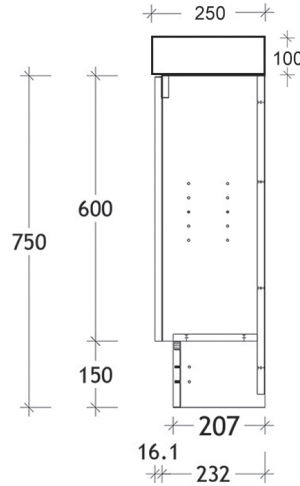

architectural designer products

COMPANION

Vanity with Kickboard

Side View

Wall Hung Vanity

Side View

Basin Top - Reversible left or right hand