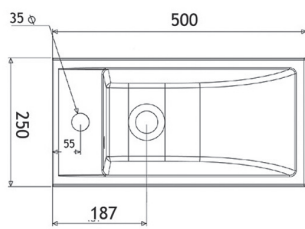

To see the complete ADP range go to www.reece.com.au/bathrooms

STANDARD SIZES	Wall Hung	With Kickboard
Width (mm)	500	500
Depth (mm)	250	250
Height (mm)	600	850
Number of Doors	1	1

Disclaimer: Products in this specification manual must by regulation be installed by licensed and registered trade people. The manufacturer/distributor reserves the right to vary specifications or delete models from their range without prior notification. Dimensions and set-outs listed are correct at time of publication however the manufacturer/distributor takes no responsibility for printing errors.

architectural designer products

COMPANION

Vanity with Kickboard

Front View

Side View

Wall Hung Vanity

Front View

Side View

Basin Top - Reversible left or right hand

Top View

Side View