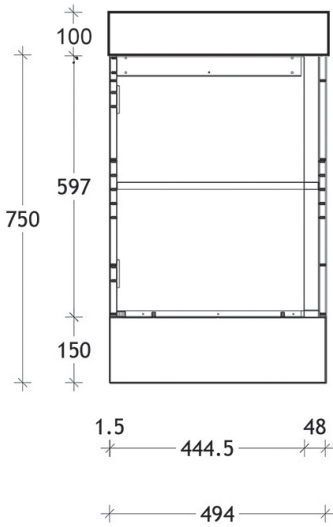

architectural designer products

COMPANION

Vanity with Kickboard

Front View