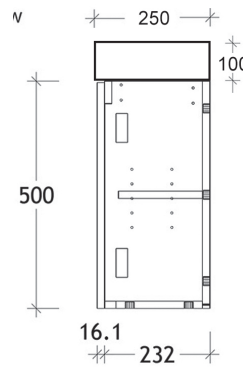

To see the complete ADP range go to www.reece.com.au/bathrooms

STANDARD SIZES	Wall Hung	With Kickboard
Width (mm)	500	500
Depth (mm)	250	250
Height (mm)	600	850
Number of Doors	1	1

Disclaimer: Products in this specification manual must by regulation be installed by licensed and registered trade people. The manufacturer/distributor reserves the right to vary specifications or delete models from their range without prior notification. Dimensions and set-outs listed are correct at time of publication however the manufacturer/distributor takes no responsibility for printing errors.

architectural designer products

COMPANION

Vanity with Kickboard

Front View

Side View

Wall Hung Vanity

Front View

Side View

Basin Top - Reversible left or right hand

Top View

Side View