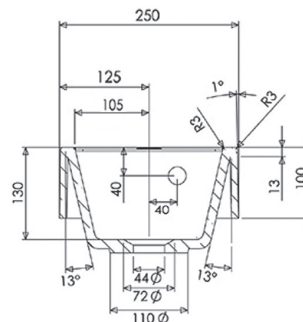

To see the complete ADP range go to www.reece.com.au/bathrooms

STANDARD SIZES	Wall Hung	With Kickboard
Width (mm)	500	500
Depth (mm)	250	250
Height (mm)	600	850
Number of Doors	1	1

Disclaimer: Products in this specification manual must by regulation be installed by licensed and registered trade people. The manufacturer/distributor reserves the right to vary specifications or delete models from their range without prior notification. Dimensions and set-outs listed are correct at time of publication however the manufacturer/distributor takes no responsibility for printing errors.

architectural designer products

COMPANION

Vanity with Kickboard

Front View

Side View

Wall Hung Vanity

Front View

Side View

Basin Top - Reversible left or right hand

Top View

Side View