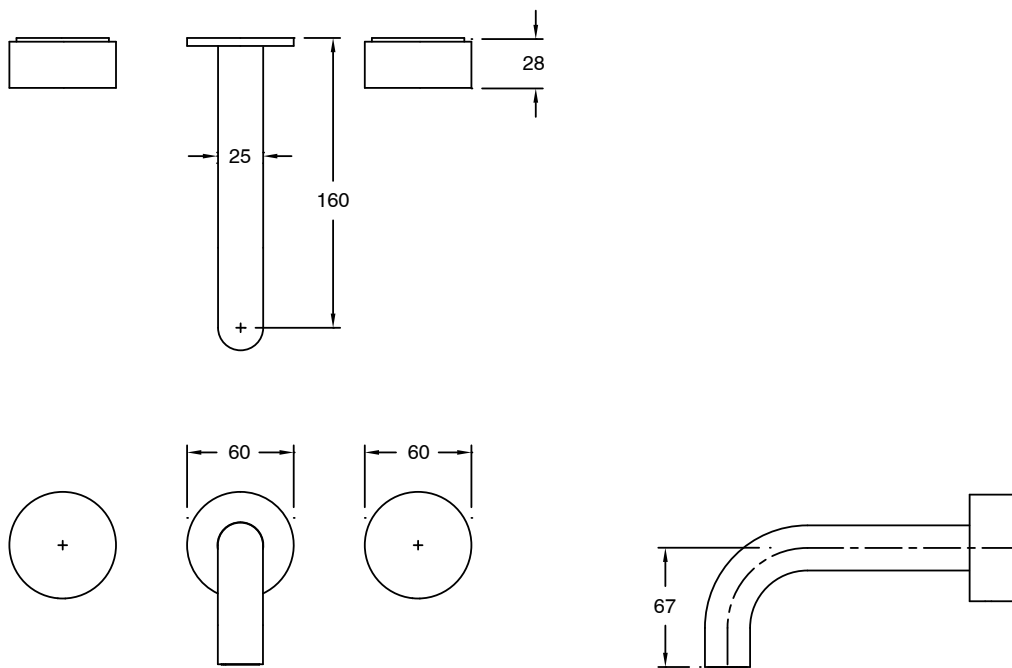

SUSSEX

Sussex Pure Bath Set 160mm PVD Brushed Bronze

9511087

SPECIFICATIONS

Recommended Use	Residential;Commercial
Colour Finish	Brushed Bronze
Primary Material	DR Brass
Recommended Pressure Range	150 - 500 kPa as per AS3500
Max Continuous Working Temperature (deg C)	65
Min Continuous Working Temperature (deg C)	1

WARRANTY

Residential Use (Years)	40
Commercial Use (Years)	10

Please refer to Sussex Warranty page for full Terms and Conditions

Dimensions are nominal measurements only.

CLEANING RECOMMENDATIONS:

We recommend the use of soapy water or approved cleaners. This product should not be cleaned with abrasive materials. Damage caused by any improper treatment is not covered by the product warranty. Refer to Warranty Conditions

Disclaimer: Products in this specification manual must by regulation be installed by licensed and registered trade people. The manufacturer/distributor reserves the right to vary specifications or delete models from their range without prior notification. Dimensions are nominal measurements only. Dimensions and set-outs listed are correct at time of publication however the manufacturer/distributor takes no responsibility for printing errors.

Published 30/03/2026

To see the complete Sussex range go to www.reece.com.au