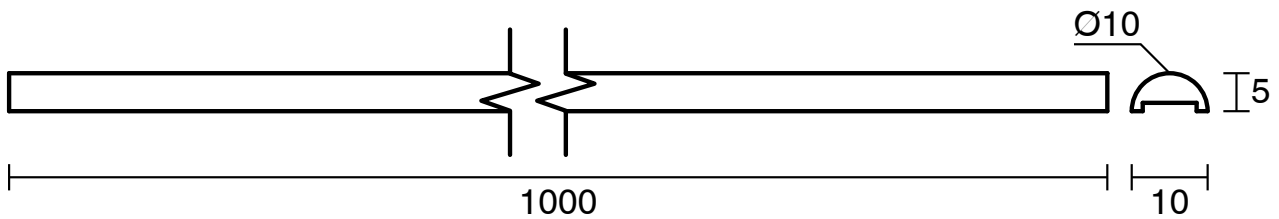

KADO

Kado Lux Shower Screen Water Bar 1000mm Matte Black

1705978

SPECIFICATIONS	
Recommended Use	Domestic;Commercial;Hotel
Colour Finish	Matte Black
Primary Material	Aluminium
WARRANTY	
Warranty - Domestic Use (Years)	7
Spare Parts & Labour (Years)	1
<i>Please refer to Warranty Page for full Terms and Conditions</i>	