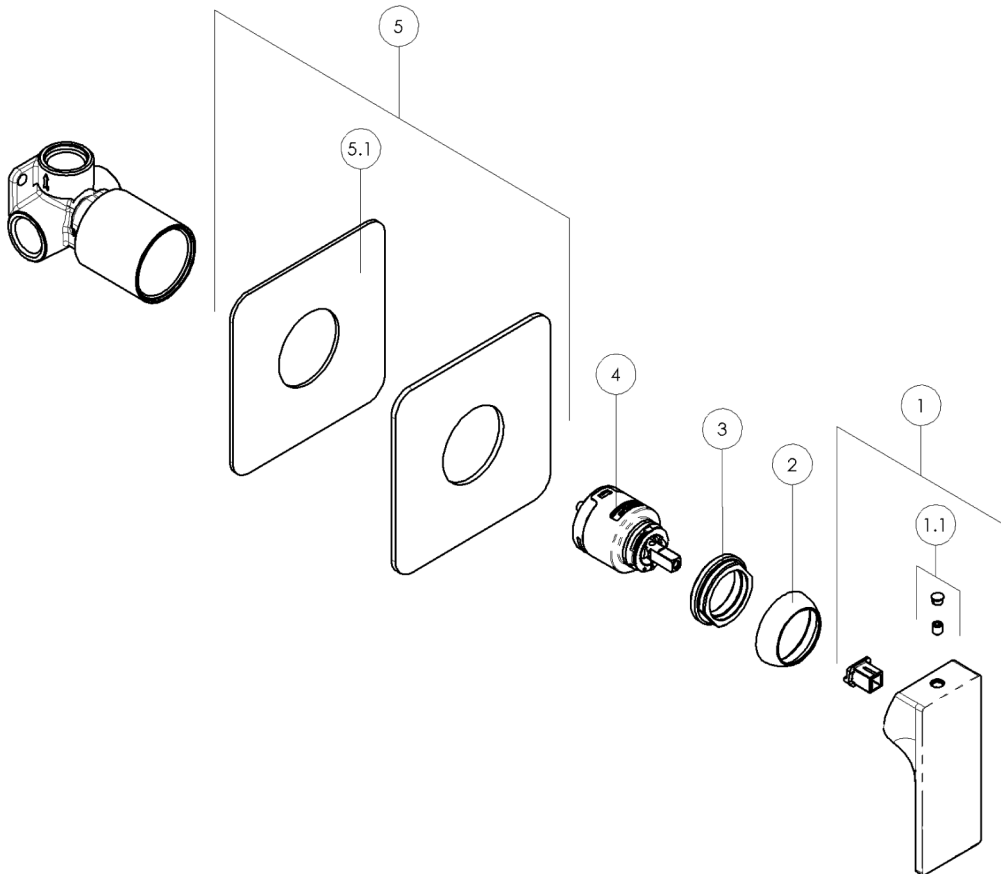

## Milli Zato Shower Mixer Brushed Nickel

2269840

| No. | Description                           | Code         |
|-----|---------------------------------------|--------------|
| 1   | Single Control Lever (Brushed Nickel) | -RLE187/88IX |
| 1.1 | Index Button                          | -RTAK0001    |
| 2   | Nobili Cartridge Cover Ring Nut       | -RGH218/25IX |
| 3   | Nobili Cartridge Fixing Ring Nut      | 9506347      |
| 4   | Cartridge 35cm                        | -RCR352      |
| 5   | Cover Plate (Brushed Nickel)          | -RRO131/15IX |
| 5.1 | Gasket For Cover Plate                | -RGU90029    |