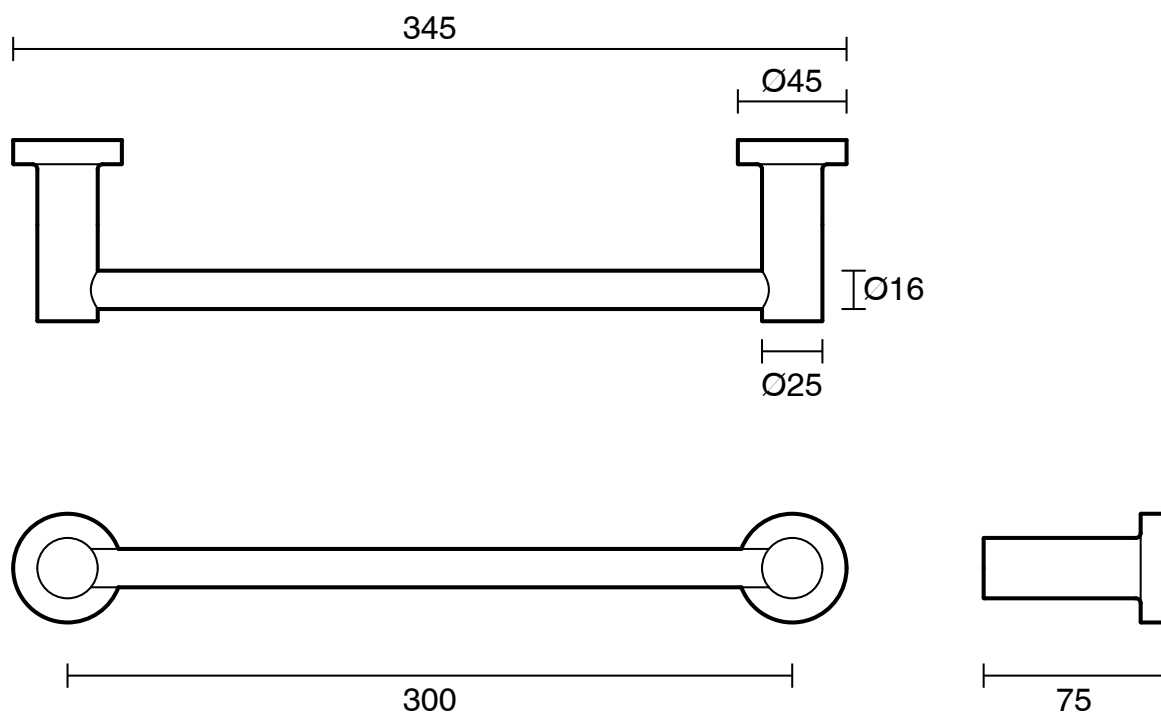

SUSSEX

Sussex Scala Guest Towel Rail 300mm LUX PVD Brushed Platinum Gold

2268341

SPECIFICATIONS	
Recommended Use	Residential;Commercial
Colour Finish	Brushed Platinum Gold
Primary Material	Brass
WARRANTY	
Residential Use (Years)	40
Commercial Use (Years)	10
<i>Please refer to Sussex Warranty page for full Terms and Conditions</i>	