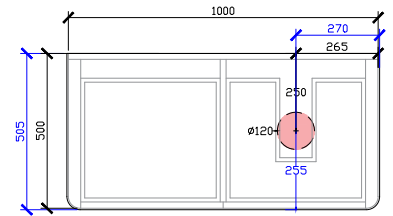

1000W: CENTRE VOID | OFFSET LEFT & RIGHT