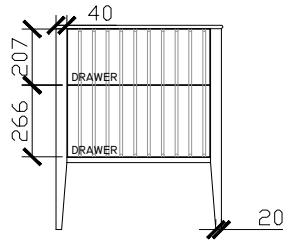

CUSTOM SIZES	CL2-VU601-800	CL2-VU801-1000	CL2-VU1001-1200	CL2-VU1201-1500	CL2-VU1501-1800	CL2-VU1801-2000
Width (mm)	601-800	801-1000	1001-1200	1201-1500	1501-1800	1801-2000
Depth (mm)	400-550	400-550	400-550	400-550	400-550	400-550
Height (mm)	700-800	700-800	700-800	700-800	700-800	700-800
Number of Drawers	2	4	4	4	6	6
Basin Options	1	1	1	1	1-2	1-2

Published 16/02/2024

Cloud II Vanity with Legs

STANDARD SIZES

600mm

**NOT SUITABLE FOR WALL TO WALL

1000mm

FRONT VIEW for all sizes

SIDE VIEW for all sizes

601-800mm

**NOT SUITABLE FOR WALL TO WALL

801-1000mm

SIDE VIEW for all sizes

1001-1200mm

Cloud II Vanity with Legs

CUSTOM DEPTH

1201-1500mm