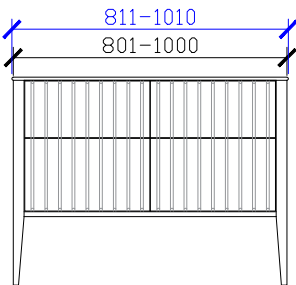

Published 16/02/2024

Cloud II Vanity with Legs

STANDARD SIZES

600mm

**NOT SUITABLE FOR WALL TO WALL

1000mm

FRONT VIEW for all sizes

SIDE VIEW for all sizes

1200mm

ISSY

Cloud II Vanity with Legs

STANDARD SIZES

1500mm

1800mm

Cloud II Vanity with Legs

CUSTOM SIZES

601-800mm

**NOT SUITABLE FOR WALL TO WALL

801-1000mm

SIDE VIEW for all sizes

1001-1200mm

Cloud II Vanity with Legs

CUSTOM DEPTH

1201-1500mm