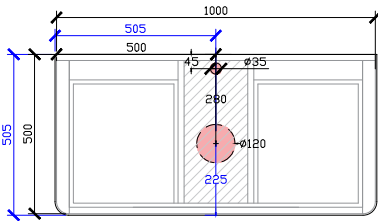

601-800mm

**NOT SUITABLE FOR WALL TO WALL

801-1000mm

SIDE VIEW for all sizes

1001-1200mm

Cloud II Vanity with Legs

CUSTOM DEPTH

1201-1500mm

1501-1800mm

1801-2000mm

Cloud II Vanity with Legs

STANDARD - RECOMMENDED FOR COUNTER BASINS
120DIA CORIAN CUTOUT

*CORIAN TOP EXTENDS 5MM ON LEFT, RIGHT AND FRONT FOR BULLNOSE EDGE DETAIL

600W: CENTRAL ONLY

*CORIAN TOP EXTENDS 5MM ON LEFT,
RIGHT AND FRONT FOR BULLNOSE
EDGE DETAIL

1800W: CENTRAL & DOUBLE BASIN | OFFSET LEFT & RIGHT

Cloud II Vanity with Legs

STANDARD - RECOMMENDED FOR COUNTER BASINS
120DIA CORIAN CUTOUT + TAPHOLE 35DIA

*CORIAN TOP EXTENDS 5MM ON LEFT, RIGHT AND FRONT FOR BULLNOSE EDGE DETAIL

600W: CENTRAL ONLY

1000W: CENTRE VOID | OFFSET LEFT & RIGHT

1200W: CENTRE VOID | OFFSET LEFT & RIGHT

1500W: CENTRAL & DOUBLE BASIN | OFFSET LEFT & RIGHT