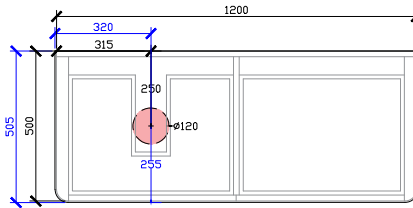

1200W: CENTRE VOID | OFFSET LEFT & RIGHT