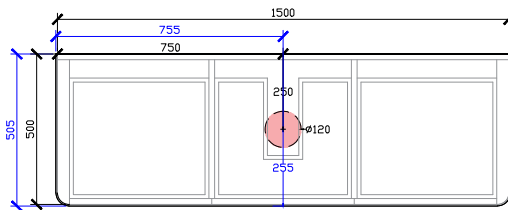

1500W: CENTRAL & DOUBLE BASIN | OFFSET LEFT & RIGHT