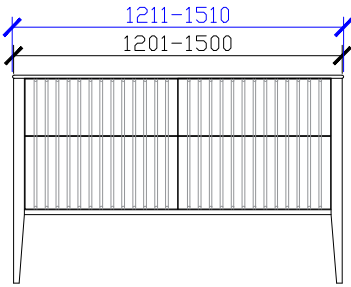

1200mm

ISSY

Cloud II Vanity with Legs

STANDARD SIZES

1500mm

1800mm

Cloud II Vanity with Legs

CUSTOM SIZES

601-800mm

**NOT SUITABLE FOR WALL TO WALL

801-1000mm

SIDE VIEW for all sizes

1001-1200mm

Cloud II Vanity with Legs

CUSTOM DEPTH

1201-1500mm