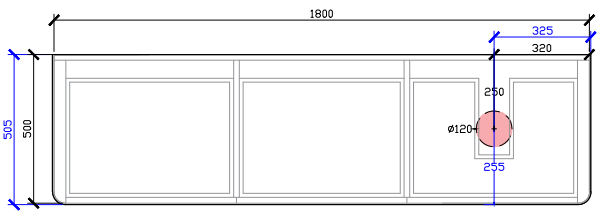

601-800mm

**NOT SUITABLE FOR WALL TO WALL

801-1000mm

SIDE VIEW for all sizes

1001-1200mm

Cloud II Vanity with Legs

CUSTOM DEPTH

1201-1500mm

1501-1800mm

1801-2000mm

Cloud II Vanity with Legs

STANDARD - RECOMMENDED FOR COUNTER BASINS
120DIA CORIAN CUTOUT

*CORIAN TOP EXTENDS 5MM ON LEFT, RIGHT AND FRONT FOR BULLNOSE EDGE DETAIL

600W: CENTRAL ONLY

1000W: CENTRE VOID | OFFSET LEFT & RIGHT

1200W: CENTRE VOID | OFFSET LEFT & RIGHT

1500W: CENTRAL & DOUBLE BASIN | OFFSET LEFT & RIGHT

Cloud II Vanity with Legs

STANDARD - RECOMMENDED FOR COUNTER BASINS
120DIA CORIAN CUTOUT

*CORIAN TOP EXTENDS 5MM ON LEFT,
RIGHT AND FRONT FOR BULLNOSE
EDGE DETAIL

1800W: CENTRAL & DOUBLE BASIN | OFFSET LEFT & RIGHT

Cloud II Vanity with Legs

STANDARD - RECOMMENDED FOR COUNTER BASINS
120DIA CORIAN CUTOUT + TAPHOLE 35DIA