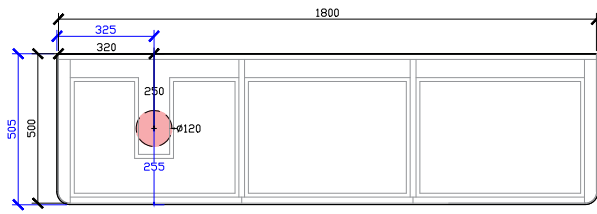

Cloud II Vanity with Legs

STANDARD - RECOMMENDED FOR COUNTER BASINS
120DIA CORIAN CUTOUT

*CORIAN TOP EXTENDS 5MM ON LEFT,
RIGHT AND FRONT FOR BULLNOSE
EDGE DETAIL

1800W: CENTRAL & DOUBLE BASIN | OFFSET LEFT & RIGHT