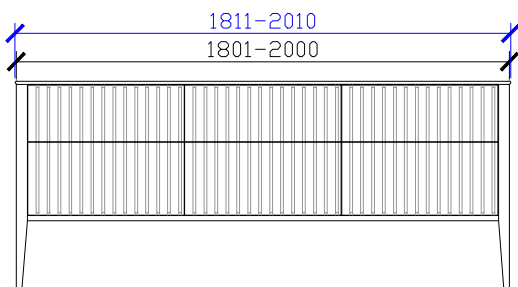

1801-2000mm