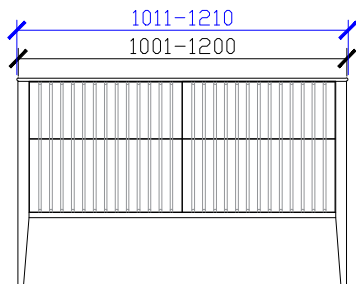

1200mm

ISSY

Cloud II Vanity with Legs

STANDARD SIZES

1500mm

1800mm

Cloud II Vanity with Legs

CUSTOM SIZES

601-800mm

**NOT SUITABLE FOR WALL TO WALL

801-1000mm

SIDE VIEW for all sizes

1001-1200mm

Cloud II Vanity with Legs

CUSTOM DEPTH

1201-1500mm