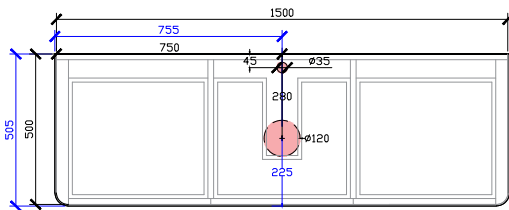

*CORIAN TOP EXTENDS 5MM ON LEFT, RIGHT AND FRONT FOR BULLNOSE EDGE DETAIL

600W: CENTRAL ONLY

1000W: CENTRE VOID | OFFSET LEFT & RIGHT

1200W: CENTRE VOID | OFFSET LEFT & RIGHT

1500W: CENTRAL & DOUBLE BASIN | OFFSET LEFT & RIGHT