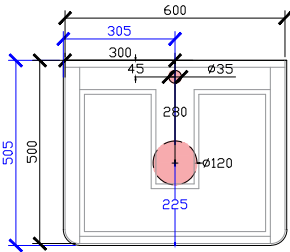

601-800mm

**NOT SUITABLE FOR WALL TO WALL

801-1000mm

SIDE VIEW for all sizes

1001-1200mm

Cloud II Vanity with Legs

CUSTOM DEPTH

1201-1500mm

1501-1800mm

1801-2000mm

Cloud II Vanity with Legs

STANDARD - RECOMMENDED FOR COUNTER BASINS
120DIA CORIAN CUTOUT

*CORIAN TOP EXTENDS 5MM ON LEFT, RIGHT AND FRONT FOR BULLNOSE EDGE DETAIL

600W: CENTRAL ONLY

*CORIAN TOP EXTENDS 5MM ON LEFT,
RIGHT AND FRONT FOR BULLNOSE
EDGE DETAIL

1800W: CENTRAL & DOUBLE BASIN | OFFSET LEFT & RIGHT

Cloud II Vanity with Legs

STANDARD - RECOMMENDED FOR COUNTER BASINS
120DIA CORIAN CUTOUT + TAPHOLE 35DIA

*CORIAN TOP EXTENDS 5MM ON LEFT, RIGHT AND FRONT FOR BULLNOSE EDGE DETAIL

600W: CENTRAL ONLY

1000W: CENTRE VOID | OFFSET LEFT & RIGHT

1200W: CENTRE VOID | OFFSET LEFT & RIGHT

1500W: CENTRAL & DOUBLE BASIN | OFFSET LEFT & RIGHT