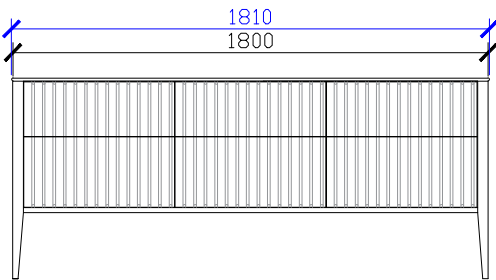

Published 16/02/2024

Cloud II Vanity with Legs

STANDARD SIZES

600mm

**NOT SUITABLE FOR WALL TO WALL

1000mm

FRONT VIEW for all sizes

SIDE VIEW for all sizes

1200mm

ISSY

Cloud II Vanity with Legs

STANDARD SIZES

1500mm

1800mm

Cloud II Vanity with Legs

CUSTOM SIZES

601-800mm

**NOT SUITABLE FOR WALL TO WALL

801-1000mm

SIDE VIEW for all sizes

1001-1200mm

Cloud II Vanity with Legs

CUSTOM DEPTH

1201-1500mm