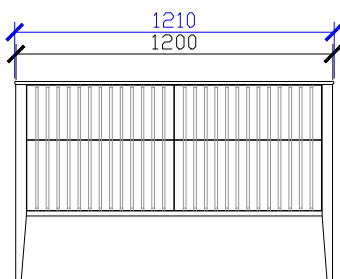

CUSTOM SIZES	CL2-VU601-800	CL2-VU801-1000	CL2-VU1001-1200	CL2-VU1201-1500	CL2-VU1501-1800	CL2-VU1801-2000
Width (mm)	601-800	801-1000	1001-1200	1201-1500	1501-1800	1801-2000
Depth (mm)	400-550	400-550	400-550	400-550	400-550	400-550
Height (mm)	700-800	700-800	700-800	700-800	700-800	700-800
Number of Drawers	2	4	4	4	6	6
Basin Options	1	1	1	1	1-2	1-2

Published 16/02/2024

Cloud II Vanity with Legs

STANDARD SIZES

600mm

**NOT SUITABLE FOR WALL TO WALL

1000mm

FRONT VIEW for all sizes

SIDE VIEW for all sizes

1200mm

ISSY

Cloud II Vanity with Legs

STANDARD SIZES

1500mm

1800mm

Cloud II Vanity with Legs

CUSTOM SIZES

601-800mm

**NOT SUITABLE FOR WALL TO WALL

801-1000mm

SIDE VIEW for all sizes

1001-1200mm

Cloud II Vanity with Legs

CUSTOM DEPTH

1201-1500mm