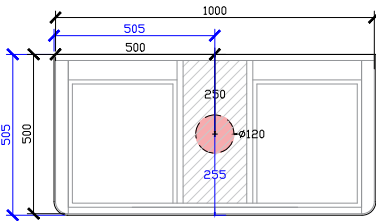

1000W: CENTRE VOID | OFFSET LEFT & RIGHT