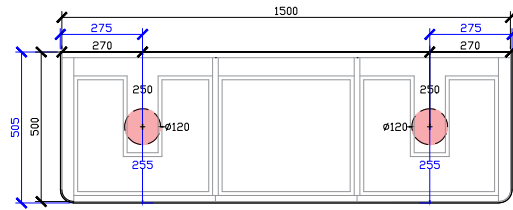

1200mm

ISSY

Cloud II Vanity with Legs

STANDARD SIZES

1500mm

1800mm

Cloud II Vanity with Legs

CUSTOM SIZES

601-800mm

**NOT SUITABLE FOR WALL TO WALL

801-1000mm

SIDE VIEW for all sizes

1001-1200mm

Cloud II Vanity with Legs

CUSTOM DEPTH

1201-1500mm

1501-1800mm

1801-2000mm

Cloud II Vanity with Legs

STANDARD - RECOMMENDED FOR COUNTER BASINS
120DIA CORIAN CUTOUT

*CORIAN TOP EXTENDS 5MM ON LEFT, RIGHT AND FRONT FOR BULLNOSE EDGE DETAIL

600W: CENTRAL ONLY

1000W: CENTRE VOID | OFFSET LEFT & RIGHT

1200W: CENTRE VOID | OFFSET LEFT & RIGHT

1500W: CENTRAL & DOUBLE BASIN | OFFSET LEFT & RIGHT

Cloud II Vanity with Legs

STANDARD - RECOMMENDED FOR COUNTER BASINS
120DIA CORIAN CUTOUT