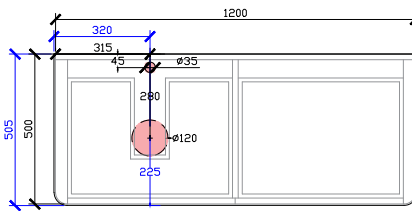

*CORIAN TOP EXTENDS 5MM ON LEFT, RIGHT AND FRONT FOR BULLNOSE EDGE DETAIL

600W: CENTRAL ONLY

1000W: CENTRE VOID | OFFSET LEFT & RIGHT

1200W: CENTRE VOID | OFFSET LEFT & RIGHT

1500W: CENTRAL & DOUBLE BASIN | OFFSET LEFT & RIGHT