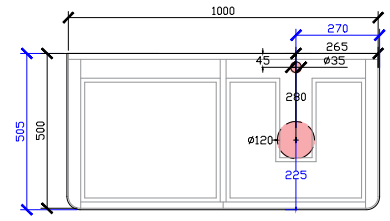

601-800mm

**NOT SUITABLE FOR WALL TO WALL

801-1000mm

SIDE VIEW for all sizes

1001-1200mm

Cloud II Vanity with Legs

CUSTOM DEPTH

1201-1500mm

1501-1800mm

1801-2000mm

Cloud II Vanity with Legs

STANDARD - RECOMMENDED FOR COUNTER BASINS
120DIA CORIAN CUTOUT

*CORIAN TOP EXTENDS 5MM ON LEFT, RIGHT AND FRONT FOR BULLNOSE EDGE DETAIL

600W: CENTRAL ONLY

*CORIAN TOP EXTENDS 5MM ON LEFT,
RIGHT AND FRONT FOR BULLNOSE
EDGE DETAIL

1800W: CENTRAL & DOUBLE BASIN | OFFSET LEFT & RIGHT

Cloud II Vanity with Legs

STANDARD - RECOMMENDED FOR COUNTER BASINS
120DIA CORIAN CUTOUT + TAPHOLE 35DIA

*CORIAN TOP EXTENDS 5MM ON LEFT, RIGHT AND FRONT FOR BULLNOSE EDGE DETAIL

600W: CENTRAL ONLY

1000W: CENTRE VOID | OFFSET LEFT & RIGHT

1200W: CENTRE VOID | OFFSET LEFT & RIGHT

1500W: CENTRAL & DOUBLE BASIN | OFFSET LEFT & RIGHT