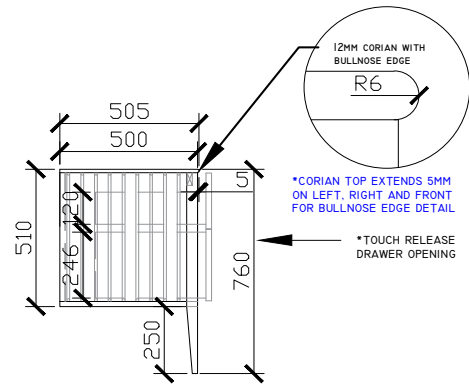

CUSTOM SIZES	CL2-VU601-800	CL2-VU801-1000	CL2-VU1001-1200	CL2-VU1201-1500	CL2-VU1501-1800	CL2-VU1801-2000
Width (mm)	601-800	801-1000	1001-1200	1201-1500	1501-1800	1801-2000
Depth (mm)	400-550	400-550	400-550	400-550	400-550	400-550
Height (mm)	700-800	700-800	700-800	700-800	700-800	700-800
Number of Drawers	2	4	4	4	6	6
Basin Options	1	1	1	1	1-2	1-2

Published 16/02/2024

Cloud II Vanity with Legs

STANDARD SIZES

600mm

**NOT SUITABLE FOR WALL TO WALL

1000mm

FRONT VIEW for all sizes

SIDE VIEW for all sizes

601-800mm

**NOT SUITABLE FOR WALL TO WALL

801-1000mm

SIDE VIEW for all sizes

1001-1200mm

Cloud II Vanity with Legs

CUSTOM DEPTH

1201-1500mm