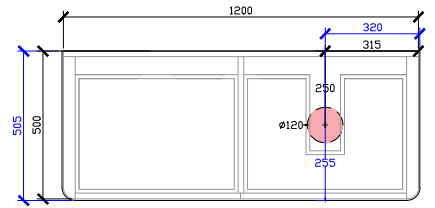

1200W: CENTRE VOID | OFFSET LEFT & RIGHT