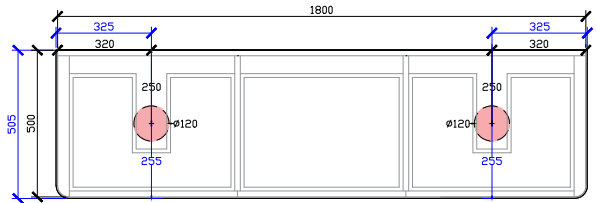

601-800mm

**NOT SUITABLE FOR WALL TO WALL

801-1000mm

SIDE VIEW for all sizes

1001-1200mm

Cloud II Vanity with Legs

CUSTOM DEPTH

1201-1500mm

1501-1800mm

1801-2000mm

Cloud II Vanity with Legs

STANDARD - RECOMMENDED FOR COUNTER BASINS
120DIA CORIAN CUTOUT

*CORIAN TOP EXTENDS 5MM ON LEFT, RIGHT AND FRONT FOR BULLNOSE EDGE DETAIL

600W: CENTRAL ONLY

1000W: CENTRE VOID | OFFSET LEFT & RIGHT

1200W: CENTRE VOID | OFFSET LEFT & RIGHT

1500W: CENTRAL & DOUBLE BASIN | OFFSET LEFT & RIGHT

Cloud II Vanity with Legs

STANDARD - RECOMMENDED FOR COUNTER BASINS
120DIA CORIAN CUTOUT

*CORIAN TOP EXTENDS 5MM ON LEFT,
RIGHT AND FRONT FOR BULLNOSE
EDGE DETAIL

1800W: CENTRAL & DOUBLE BASIN | OFFSET LEFT & RIGHT

Cloud II Vanity with Legs

STANDARD - RECOMMENDED FOR COUNTER BASINS
120DIA CORIAN CUTOUT + TAPHOLE 35DIA