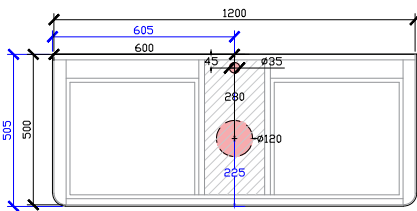

601-800mm

**NOT SUITABLE FOR WALL TO WALL

801-1000mm

SIDE VIEW for all sizes

1001-1200mm

Cloud II Vanity with Legs

CUSTOM DEPTH

1201-1500mm

*CORIAN TOP EXTENDS 5MM ON LEFT,
RIGHT AND FRONT FOR BULLNOSE
EDGE DETAIL

1800W: CENTRAL & DOUBLE BASIN | OFFSET LEFT & RIGHT

Cloud II Vanity with Legs

STANDARD - RECOMMENDED FOR COUNTER BASINS
120DIA CORIAN CUTOUT + TAPHOLE 35DIA

*CORIAN TOP EXTENDS 5MM ON LEFT, RIGHT AND FRONT FOR BULLNOSE EDGE DETAIL

600W: CENTRAL ONLY

1000W: CENTRE VOID | OFFSET LEFT & RIGHT

1200W: CENTRE VOID | OFFSET LEFT & RIGHT

1500W: CENTRAL & DOUBLE BASIN | OFFSET LEFT & RIGHT

Cloud II Vanity with Legs

STANDARD - RECOMMENDED FOR COUNTER BASINS
 120DIA CORIAN CUTOUT + TAPHOLE 35DIA

*CORIAN TOP EXTENDS 5MM ON LEFT, RIGHT AND FRONT FOR BULLNOSE EDGE DETAIL

1800W: CENTRAL & DOUBLE BASIN | OFFSET LEFT & RIGHT