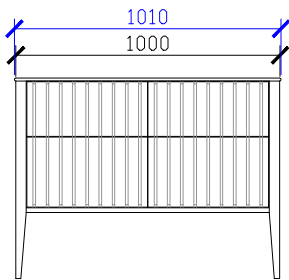

CUSTOM SIZES	CL2-VU601-800	CL2-VU801-1000	CL2-VU1001-1200	CL2-VU1201-1500	CL2-VU1501-1800	CL2-VU1801-2000
Width (mm)	601-800	801-1000	1001-1200	1201-1500	1501-1800	1801-2000
Depth (mm)	400-550	400-550	400-550	400-550	400-550	400-550
Height (mm)	700-800	700-800	700-800	700-800	700-800	700-800
Number of Drawers	2	4	4	4	6	6
Basin Options	1	1	1	1	1-2	1-2

Published 16/02/2024

Cloud II Vanity with Legs

STANDARD SIZES

600mm

**NOT SUITABLE FOR WALL TO WALL

1000mm

FRONT VIEW for all sizes

SIDE VIEW for all sizes

1200mm

ISSY

Cloud II Vanity with Legs

STANDARD SIZES

1500mm

1800mm

Cloud II Vanity with Legs

CUSTOM SIZES

601-800mm

**NOT SUITABLE FOR WALL TO WALL

801-1000mm

SIDE VIEW for all sizes

1001-1200mm

Cloud II Vanity with Legs

CUSTOM DEPTH

1201-1500mm