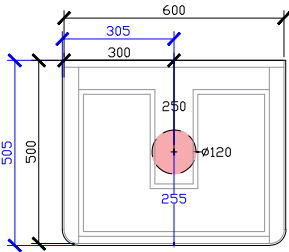

Published 16/02/2024

Cloud II Vanity with Legs

STANDARD SIZES

600mm

**NOT SUITABLE FOR WALL TO WALL

1000mm

FRONT VIEW for all sizes

SIDE VIEW for all sizes

1200mm

ISSY

Cloud II Vanity with Legs

STANDARD SIZES

1500mm

1800mm

Cloud II Vanity with Legs

CUSTOM SIZES

601-800mm

**NOT SUITABLE FOR WALL TO WALL

801-1000mm

SIDE VIEW for all sizes

1001-1200mm

Cloud II Vanity with Legs

CUSTOM DEPTH

1201-1500mm

1501-1800mm

1801-2000mm

Cloud II Vanity with Legs

STANDARD - RECOMMENDED FOR COUNTER BASINS
120DIA CORIAN CUTOUT

*CORIAN TOP EXTENDS 5MM ON LEFT, RIGHT AND FRONT FOR BULLNOSE EDGE DETAIL

600W: CENTRAL ONLY