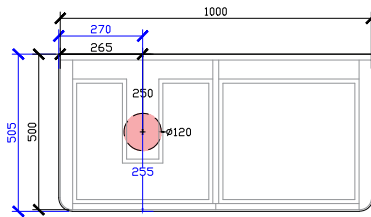

1000W: CENTRE VOID | OFFSET LEFT & RIGHT