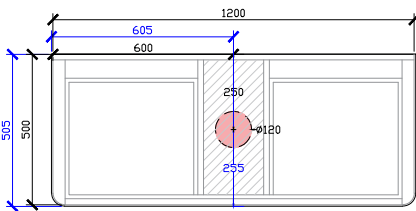

1200mm

ISSY

Cloud II Vanity with Legs

STANDARD SIZES

1500mm

1800mm

Cloud II Vanity with Legs

CUSTOM SIZES

601-800mm

**NOT SUITABLE FOR WALL TO WALL

801-1000mm

SIDE VIEW for all sizes

1001-1200mm

Cloud II Vanity with Legs

CUSTOM DEPTH

1201-1500mm

1501-1800mm

1801-2000mm

Cloud II Vanity with Legs

STANDARD - RECOMMENDED FOR COUNTER BASINS
120DIA CORIAN CUTOUT

*CORIAN TOP EXTENDS 5MM ON LEFT, RIGHT AND FRONT FOR BULLNOSE EDGE DETAIL

600W: CENTRAL ONLY

1000W: CENTRE VOID | OFFSET LEFT & RIGHT

1200W: CENTRE VOID | OFFSET LEFT & RIGHT

1500W: CENTRAL & DOUBLE BASIN | OFFSET LEFT & RIGHT

Cloud II Vanity with Legs

STANDARD - RECOMMENDED FOR COUNTER BASINS
120DIA CORIAN CUTOUT