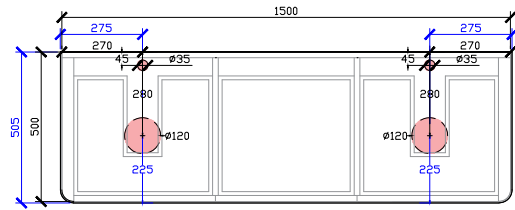

601-800mm

**NOT SUITABLE FOR WALL TO WALL

801-1000mm

SIDE VIEW for all sizes

1001-1200mm

Cloud II Vanity with Legs

CUSTOM DEPTH

1201-1500mm

*CORIAN TOP EXTENDS 5MM ON LEFT,
RIGHT AND FRONT FOR BULLNOSE
EDGE DETAIL

1800W: CENTRAL & DOUBLE BASIN | OFFSET LEFT & RIGHT

Cloud II Vanity with Legs

STANDARD - RECOMMENDED FOR COUNTER BASINS
120DIA CORIAN CUTOUT + TAPHOLE 35DIA

*CORIAN TOP EXTENDS 5MM ON LEFT, RIGHT AND FRONT FOR BULLNOSE EDGE DETAIL

600W: CENTRAL ONLY

1000W: CENTRE VOID | OFFSET LEFT & RIGHT

1200W: CENTRE VOID | OFFSET LEFT & RIGHT

1500W: CENTRAL & DOUBLE BASIN | OFFSET LEFT & RIGHT

Cloud II Vanity with Legs

STANDARD - RECOMMENDED FOR COUNTER BASINS
 120DIA CORIAN CUTOUT + TAPHOLE 35DIA

*CORIAN TOP EXTENDS 5MM ON LEFT, RIGHT AND FRONT FOR BULLNOSE EDGE DETAIL

1800W: CENTRAL & DOUBLE BASIN | OFFSET LEFT & RIGHT