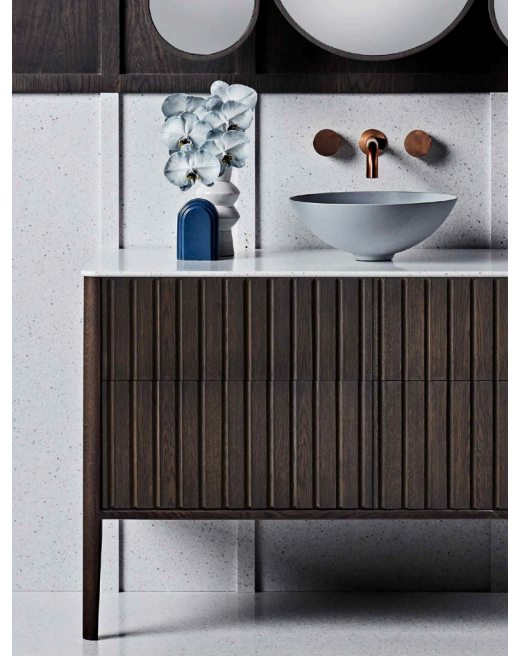

Cloud II Vanity with Legs

SPECIFICATIONS

Recommended Use	Domestic, Hotel & Commercial
Vanity Cabinet Material	American Oak veneer (19mm)
Vanity Frame Material	2 Pack Polyurethane on High Moisture Resistant MDF
Door Design	Soft close drawer/s
Benchtop Material	Corian (12mm)
Handles Material	American Oak surround with American Oak, Corian or Marble inlay
Colour Variations (Prices may vary)	Please refer to the Colour, Finish and Material Variations Document on the Website for more information.
Fixing	Bolted / Screwed to Wall by a Licensed Trades Person (not included)
Basin	Sold Separately, refer to Brochure
Tapware	Sold Separately. Compatible with Wall mounted tapware
Features	Double drawers