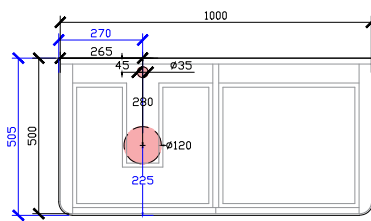

601-800mm

**NOT SUITABLE FOR WALL TO WALL

801-1000mm

SIDE VIEW for all sizes

1001-1200mm

Cloud II Vanity with Legs

CUSTOM DEPTH

1201-1500mm

1501-1800mm

1801-2000mm

Cloud II Vanity with Legs

STANDARD - RECOMMENDED FOR COUNTER BASINS
120DIA CORIAN CUTOUT

*CORIAN TOP EXTENDS 5MM ON LEFT, RIGHT AND FRONT FOR BULLNOSE EDGE DETAIL

600W: CENTRAL ONLY

*CORIAN TOP EXTENDS 5MM ON LEFT,
RIGHT AND FRONT FOR BULLNOSE
EDGE DETAIL

1800W: CENTRAL & DOUBLE BASIN | OFFSET LEFT & RIGHT

Cloud II Vanity with Legs

STANDARD - RECOMMENDED FOR COUNTER BASINS
120DIA CORIAN CUTOUT + TAPHOLE 35DIA

*CORIAN TOP EXTENDS 5MM ON LEFT, RIGHT AND FRONT FOR BULLNOSE EDGE DETAIL

600W: CENTRAL ONLY

1000W: CENTRE VOID | OFFSET LEFT & RIGHT

1200W: CENTRE VOID | OFFSET LEFT & RIGHT

1500W: CENTRAL & DOUBLE BASIN | OFFSET LEFT & RIGHT