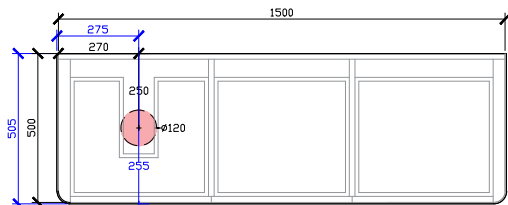

1500W: CENTRAL & DOUBLE BASIN | OFFSET LEFT & RIGHT