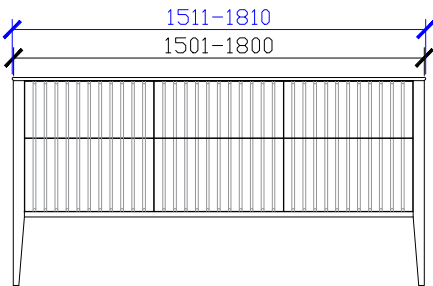

1501-1800mm