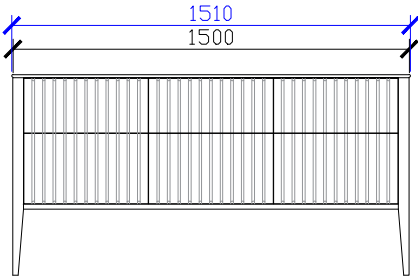

Published 16/02/2024

Cloud II Vanity with Legs

STANDARD SIZES

600mm

**NOT SUITABLE FOR WALL TO WALL

1000mm

FRONT VIEW for all sizes

SIDE VIEW for all sizes

1200mm

ISSY

Cloud II Vanity with Legs

STANDARD SIZES

1500mm

1800mm

Cloud II Vanity with Legs

CUSTOM SIZES

601-800mm

**NOT SUITABLE FOR WALL TO WALL

801-1000mm

SIDE VIEW for all sizes

1001-1200mm

Cloud II Vanity with Legs

CUSTOM DEPTH

1201-1500mm