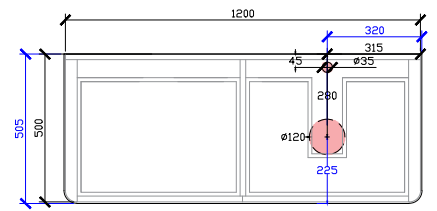

601-800mm

**NOT SUITABLE FOR WALL TO WALL

801-1000mm

SIDE VIEW for all sizes

1001-1200mm

Cloud II Vanity with Legs

CUSTOM DEPTH

1201-1500mm

*CORIAN TOP EXTENDS 5MM ON LEFT,
RIGHT AND FRONT FOR BULLNOSE
EDGE DETAIL

1800W: CENTRAL & DOUBLE BASIN | OFFSET LEFT & RIGHT

Cloud II Vanity with Legs

STANDARD - RECOMMENDED FOR COUNTER BASINS
120DIA CORIAN CUTOUT + TAPHOLE 35DIA

*CORIAN TOP EXTENDS 5MM ON LEFT, RIGHT AND FRONT FOR BULLNOSE EDGE DETAIL

600W: CENTRAL ONLY

1000W: CENTRE VOID | OFFSET LEFT & RIGHT

1200W: CENTRE VOID | OFFSET LEFT & RIGHT

1500W: CENTRAL & DOUBLE BASIN | OFFSET LEFT & RIGHT

Cloud II Vanity with Legs

STANDARD - RECOMMENDED FOR COUNTER BASINS
 120DIA CORIAN CUTOUT + TAPHOLE 35DIA

*CORIAN TOP EXTENDS 5MM ON LEFT, RIGHT AND FRONT FOR BULLNOSE EDGE DETAIL

1800W: CENTRAL & DOUBLE BASIN | OFFSET LEFT & RIGHT