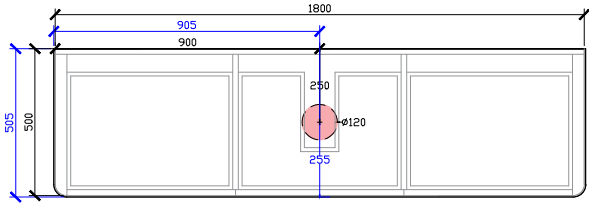

Cloud II Vanity with Legs

STANDARD - RECOMMENDED FOR COUNTER BASINS
120DIA CORIAN CUTOUT

*CORIAN TOP EXTENDS 5MM ON LEFT,
RIGHT AND FRONT FOR BULLNOSE
EDGE DETAIL

1800W: CENTRAL & DOUBLE BASIN | OFFSET LEFT & RIGHT