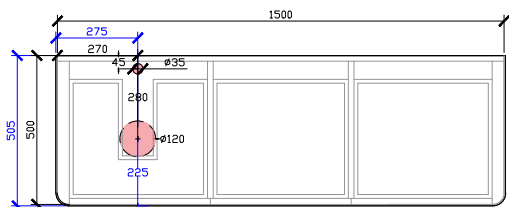

601-800mm

**NOT SUITABLE FOR WALL TO WALL

801-1000mm

SIDE VIEW for all sizes

1001-1200mm

Cloud II Vanity with Legs

CUSTOM DEPTH

1201-1500mm

*CORIAN TOP EXTENDS 5MM ON LEFT, RIGHT AND FRONT FOR BULLNOSE EDGE DETAIL

600W: CENTRAL ONLY

1000W: CENTRE VOID | OFFSET LEFT & RIGHT

1200W: CENTRE VOID | OFFSET LEFT & RIGHT

1500W: CENTRAL & DOUBLE BASIN | OFFSET LEFT & RIGHT