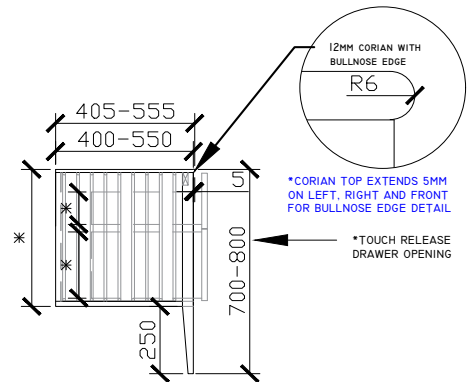

1200mm

ISSY

Cloud II Vanity with Legs

STANDARD SIZES

1500mm

1800mm

Cloud II Vanity with Legs

CUSTOM SIZES

601-800mm

**NOT SUITABLE FOR WALL TO WALL

801-1000mm

SIDE VIEW for all sizes

1001-1200mm

Cloud II Vanity with Legs

CUSTOM DEPTH

1201-1500mm