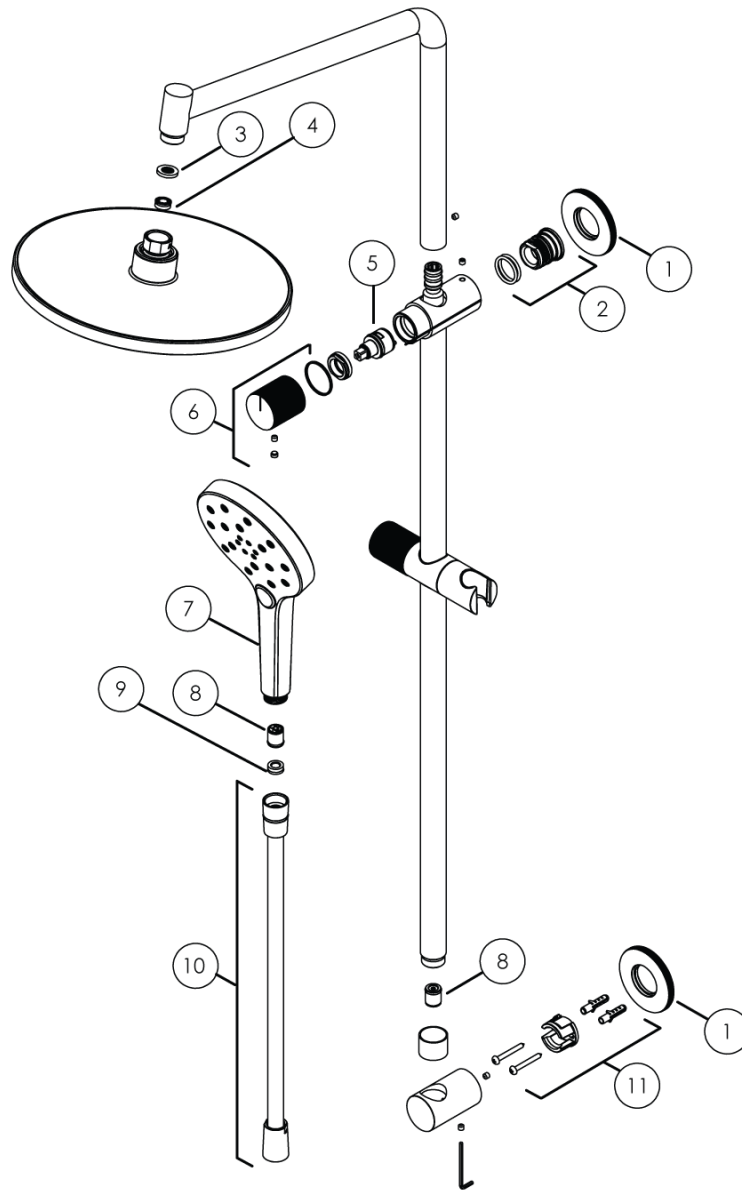

Milli Marq Edit Twin Rail Shower Chrome (3 Star)

21972

| No. | Description | Code |
|-----|---|-------------|
| 1. | Milli Marq Edit Twin Shower Dress Plate | 29941 |
| 2. | Milli Marq Edit Twin Shower Wall Adaptor Assy | 29920 |
| 3. | Washer Mesh Rubber 19mm OD x 2.6mm Thick | 30149 |
| 4. | G-NT 9 L/M Orange | 58.7409.100 |
| 5. | Milli Marq Edit Twin Shower Diverter Cartridge | 29928 |
| 6. | Milli Marq Edit Twin Shower Diveter Handle Assy | 29922 |
| 7. | Milli Marq Edit Hand Piece | 412-9061 |
| 8. | CHECK VALVE DW14 MAX FLOW | 30.4012.000 |
| 9. | G-NT 8 L/M | 58.7408.100 |
| 10. | Milli Marq Edit Shower Hose Assy | 29914 |
| 11. | Milli Marq Edit Twin Shower Fixing Kit | 29921 |