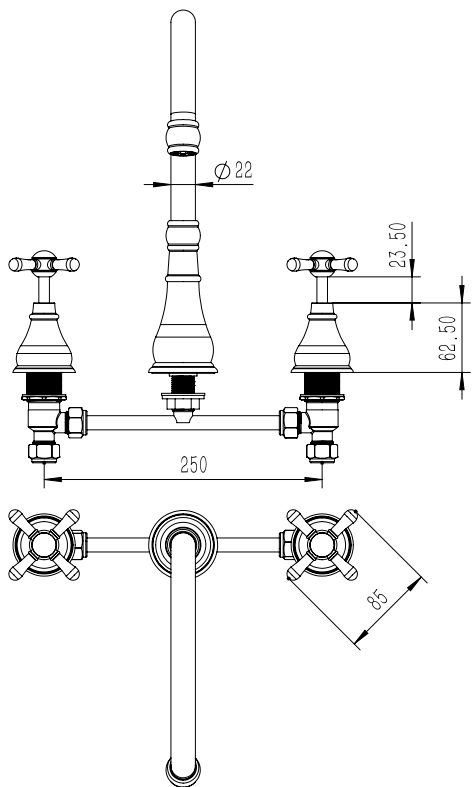

Milli Voir Hob Kitchen / Spa Set Cross Handle Brushed Nickel (4 Star)

2265485

SPECIFICATIONS

Recommended Use	Domestic, hotel and commercial
Colour	Brushed Nickel
Material	DR Brass
Recommended Pressure Range	150 - 500 kPa
Max Continuous Working Pressure	500 kPa
Max Continuous Working Temperature	80 deg C
Suitable for Storage Tank Hot Water	Yes
Suitable for Continuous Flow Hot Water	Yes
Suitable for Gravity Feed Hot Water	No

WARRANTY

Warranty - Domestic Use	15 Years
Spare Parts & Labour	12 Months

Please refer to Warranty Page for full Terms and Conditions

Dimensions are nominal measurements only.

CLEANING RECOMMENDATIONS:

We recommend the use of soapy water or approved cleaners. This product should not be cleaned with abrasive materials. Damage caused by any improper treatment is not covered by the product warranty. Refer to Warranty Conditions

Disclaimer: Products in this specification manual must by regulation be installed by licensed and registered trade people. The manufacturer/distributor reserves the right to vary specifications or delete models from their range without prior notification. Dimensions are nominal measurements only. Dimensions and set-outs listed are correct at time of publication however the manufacturer/distributor takes no responsibility for printing errors.

Published 01/06/2020

To see the complete Milli range go to www.reece.com.au