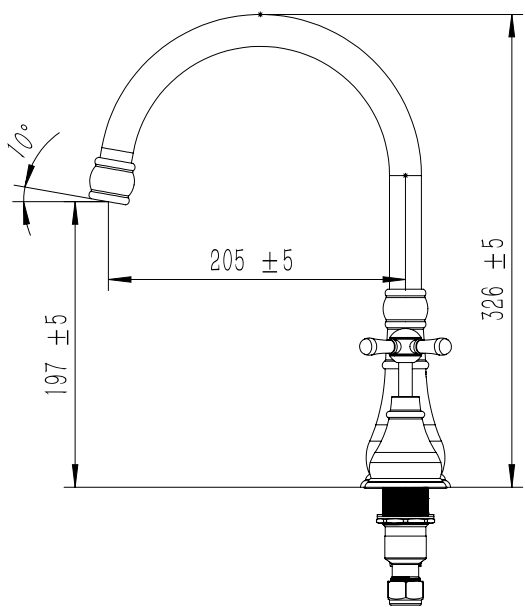

Milli Voir Hob Kitchen / Spa Set Cross Handle Brushed Nickel (4 Star)

2265485

SPECIFICATIONS

Recommended Use	Domestic, hotel and commercial
Colour	Brushed Nickel
Material	DR Brass
Recommended Pressure Range	150 - 500 kPa
Max Continuous Working Pressure	500 kPa
Max Continuous Working Temperature	80 deg C
Suitable for Storage Tank Hot Water	Yes
Suitable for Continuous Flow Hot Water	Yes
Suitable for Gravity Feed Hot Water	No

WARRANTY

Warranty - Domestic Use	15 Years
Spare Parts & Labour	12 Months

Please refer to Warranty Page for full Terms and Conditions

Dimensions are nominal measurements only.

CLEANING RECOMMENDATIONS:

We recommend the use of soapy water or approved cleaners. This product should not be cleaned with abrasive materials. Damage caused by any improper treatment is not covered by the product warranty. Refer to Warranty Conditions

Disclaimer: Products in this specification manual must by regulation be installed by licensed and registered trade people. The manufacturer/distributor reserves the right to vary specifications or delete models from their range without prior notification. Dimensions are nominal measurements only. Dimensions and set-outs listed are correct at time of publication however the manufacturer/distributor takes no responsibility for printing errors.

Published 01/06/2020

To see the complete Milli range go to www.reece.com.au