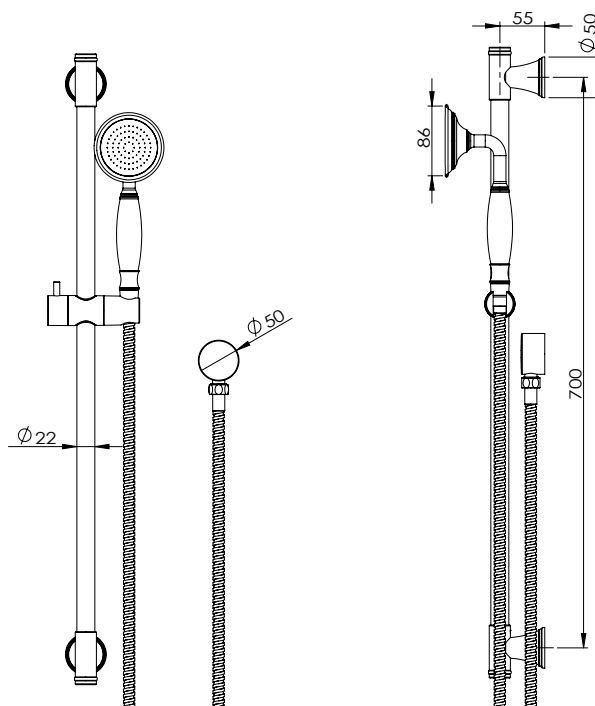

Posh Canterbury Single Rail Shower with Wall Water Inlet Matte Black (3 Star)

9511251

SPECIFICATIONS

Recommended Use	Domestic, Hotel & Commercial
Colour	Matte Black
Finish	Matte
Material	Brass
Recommended Pressure Range	150-500 kPa
Maximum Continuous Working Temperature	80 deg C
Suitable for Storage Tank Hot Water	Yes
Suitable for Continuous Flow Hot Water	Yes
Suitable for Gravity Feed Hot Water	No

WARRANTY

Warranty - Domestic Use	7 Years
Parts Replacement Only	12 Months

Please refer to Warranty Page for full Terms and Conditions

Dimensions are nominal measurements only.

CLEANING RECOMMENDATIONS:

We recommend the use of soapy water or approved cleaners. This product should not be cleaned with abrasive materials. Damage caused by any improper treatment is not covered by the product warranty. Refer to Warranty Conditions

Disclaimer: Products in this specification manual must by regulation be installed by licensed and registered trade people. The manufacturer/distributor reserves the right to vary specifications or delete models from their range without prior notification. Dimensions are nominal measurements only. Dimensions and set-outs listed are correct at time of publication however the manufacturer/distributor takes no responsibility for printing errors.

Published 02/03/2022

To see the complete Posh range go to
www.reece.com.au