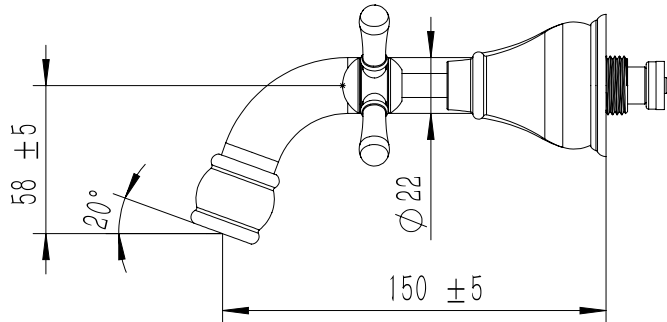

Milli

Milli Voir Wall Basin Set Cross Handle 220mm Brushed Nickel (5 Star)

2265459

SPECIFICATIONS

Recommended Use	Domestic, hotel and commercial
Colour	Brushed Nickel
Material	DR Brass
Recommended Pressure Range	150 - 500 kPa
Max Continuous Working Pressure	500 kPa
Max Continuous Working Temperature	80 deg C
Suitable for Storage Tank Hot Water	Yes
Suitable for Continuous Flow Hot Water	Yes
Suitable for Gravity Feed Hot Water	No

WARRANTY

Warranty - Domestic Use	15 Years
Spare Parts & Labour	12 Months

Please refer to Warranty Page for full Terms and Conditions

Dimensions are nominal measurements only.

CLEANING RECOMMENDATIONS:

We recommend the use of soapy water or approved cleaners. This product should not be cleaned with abrasive materials. Damage caused by any improper treatment is not covered by the product warranty. Refer to Warranty Conditions

Disclaimer: Products in this specification manual must by regulation be installed by licensed and registered trade people. The manufacturer/distributor reserves the right to vary specifications or delete models from their range without prior notification. Dimensions are nominal measurements only. Dimensions and set-outs listed are correct at time of publication however the manufacturer/distributor takes no responsibility for printing errors.

Published 01/06/2020

To see the complete Milli range go to www.reece.com.au