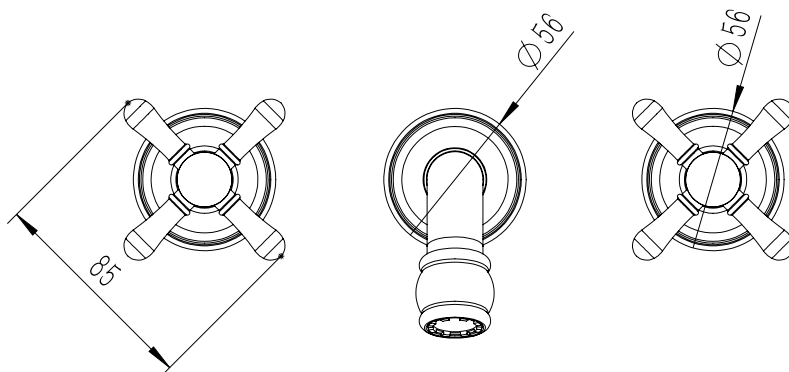

Milli

Milli Voir Wall Basin Set Cross Handle 220mm Brushed Nickel (5 Star)

2265459

SPECIFICATIONS

Recommended Use	Domestic, hotel and commercial
Colour	Brushed Nickel
Material	DR Brass
Recommended Pressure Range	150 - 500 kPa
Max Continuous Working Pressure	500 kPa
Max Continuous Working Temperature	80 deg C
Suitable for Storage Tank Hot Water	Yes
Suitable for Continuous Flow Hot Water	Yes
Suitable for Gravity Feed Hot Water	No

WARRANTY

Warranty - Domestic Use	15 Years
Spare Parts & Labour	12 Months

Please refer to Warranty Page for full Terms and Conditions

Dimensions are nominal measurements only.

CLEANING RECOMMENDATIONS:

We recommend the use of soapy water or approved cleaners. This product should not be cleaned with abrasive materials. Damage caused by any improper treatment is not covered by the product warranty. Refer to Warranty Conditions

Disclaimer: Products in this specification manual must by regulation be installed by licensed and registered trade people. The manufacturer/distributor reserves the right to vary specifications or delete models from their range without prior notification. Dimensions are nominal measurements only. Dimensions and set-outs listed are correct at time of publication however the manufacturer/distributor takes no responsibility for printing errors.

Published 01/06/2020

To see the complete Milli range go to www.reece.com.au