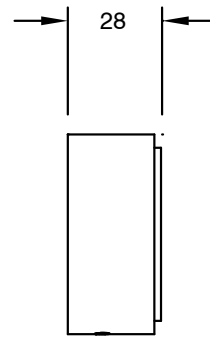

Milli Pure Wall Top Assembly Taps PVD Brushed Gold

9510917

SPECIFICATIONS	
Recommended Use	Domestic;Hotel;Commercial
Colour Finish	Brushed Gold
Primary Material	DR Brass
Recommended Pressure Range	150 - 500 kPa as per AS3500
Max Continuous Working Temperature (deg C)	65
Min Continuous Working Temperature (deg C)	5
Hot Water Unit Suitability	Storage Tank;Continuous Flow
WARRANTY	
Warranty - Domestic Use (Years)	15
Spare Parts & Labour (Years)	1
<i>Please refer to Warranty Page for full Terms and Conditions</i>	