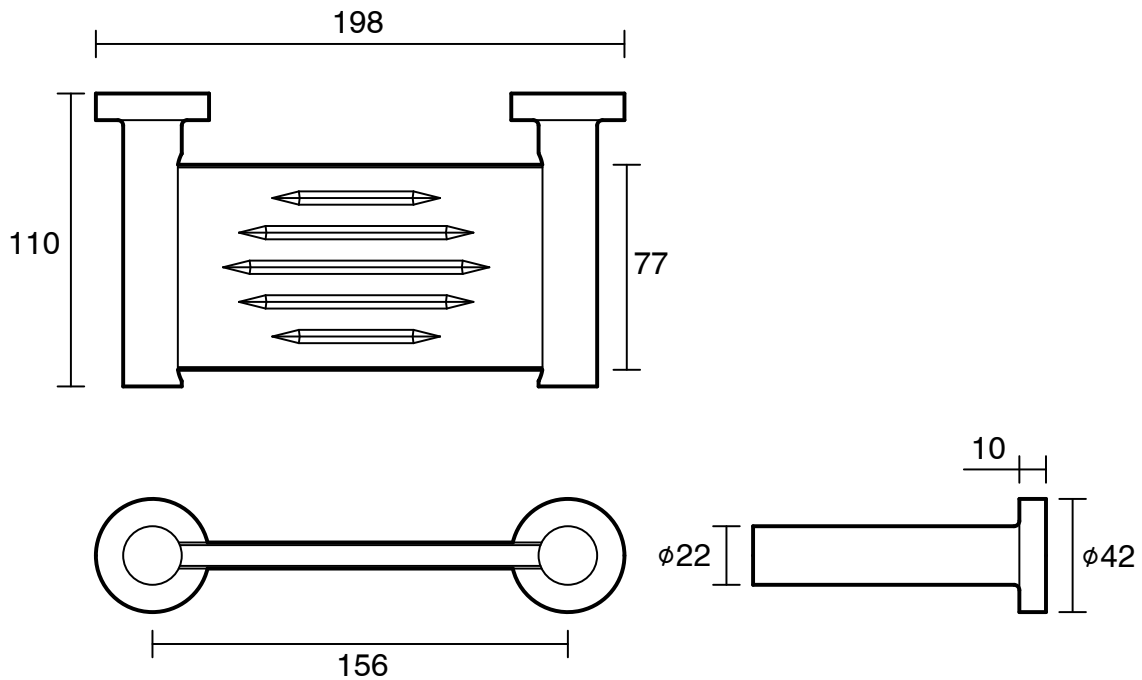

SUSSEX

Sussex Scala Soap Dish Chrome

2261355

SPECIFICATIONS

Recommended Use	Residential;Commercial
Colour Finish	Polished Chrome
Primary Material	Brass

WARRANTY

Residential Use (Years)	40
Commercial Use (Years)	10

Please refer to Sussex Warranty page for full Terms and Conditions

Dimensions are nominal measurements only.

CLEANING RECOMMENDATIONS:

We recommend the use of soapy water or approved cleaners. This product should not be cleaned with abrasive materials. Damage caused by any improper treatment is not covered by the product warranty. Refer to Warranty Conditions

Disclaimer: Products in this specification manual must by regulation be installed by licensed and registered trade people. The manufacturer/distributor reserves the right to vary specifications or delete models from their range without prior notification. Dimensions are nominal measurements only. Dimensions and set-outs listed are correct at time of publication however the manufacturer/distributor takes no responsibility for printing errors.

Published 01/04/2026

To see the complete Sussex range go to www.reece.com.au