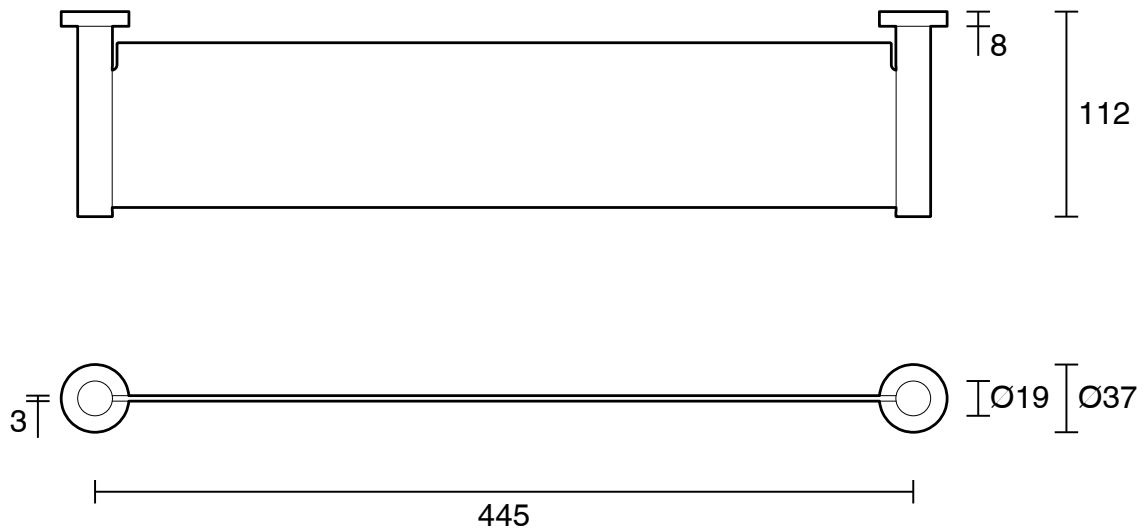

SUSSEX

Sussex Pure Metal Vanity Shelf PVD Brushed Bronze

2266312

SPECIFICATIONS	
Recommended Use	Residential;Commercial
Colour Finish	Brushed Bronze
Primary Material	Brass
WARRANTY	
Residential Use (Years)	40
Commercial Use (Years)	10
<i>Please refer to Sussex Warranty page for full Terms and Conditions</i>	