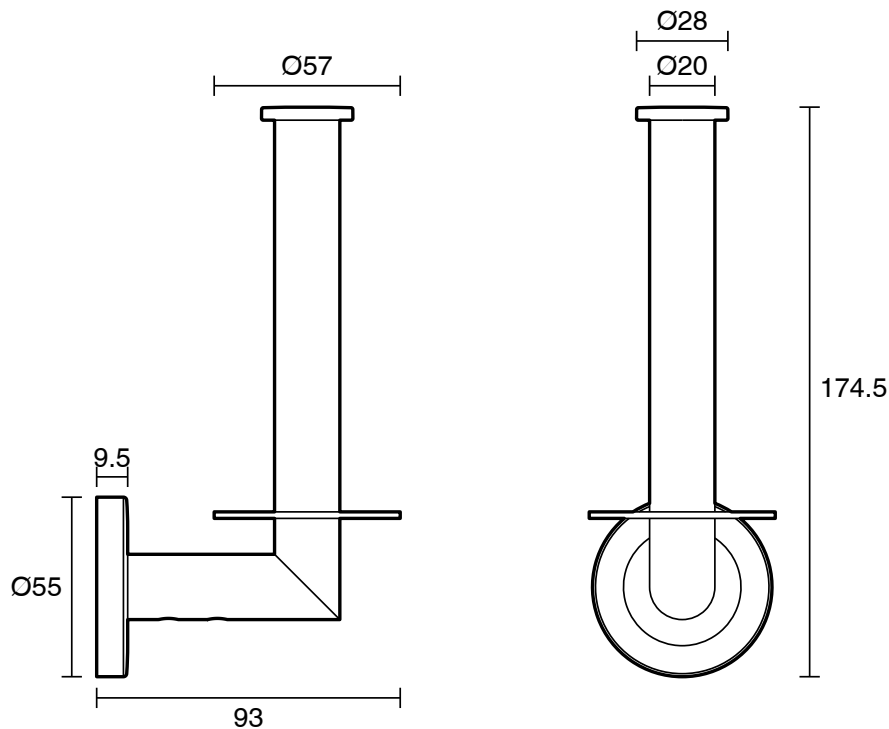

## Roca Ona Spare Toilet Roll Holder Brushed Brass

15056

SPECIFICATIONS	
Recommended Use	Domestic;Commercial;Hotel
Colour Category	Brass
Colour Finish	Brushed Brass
Primary Material	Brass
WARRANTY	
Replacement Only - Domestic Use	15
Parts Replacement Only	1
<i>Please refer to Warranty Page for full Terms and Conditions</i>	

Dimensions are nominal measurements only.