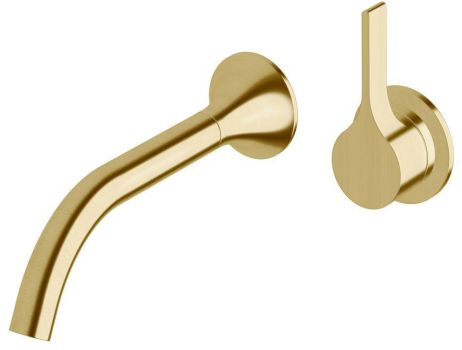

Milli Oria Wall Bath Mixer Outlet System 215mm PVD Brushed Gold

2265630

SPECIFICATIONS

Recommended Use	Domestic, Hotel & Commercial
Colour	Gold
Finish	Brushed
Material	Brass
Recommended Pressure Range	250-500kPa
Maximum Continuous Working Temperature	65 deg C
Suitable for Storage Tank Hot Water	Yes
Suitable for Continuous Flow Hot Water	Yes
Suitable for Gravity Feed Hot Water	No

WARRANTY

Warranty - Domestic Use	15 Years
Spare Parts & Labour	12 Months

Please refer to Warranty Page for full Terms and Conditions

Dimensions are nominal measurements only.

CLEANING RECOMMENDATIONS:

We recommend the use of soapy water or approved cleaners. This product should not be cleaned with abrasive materials. Damage caused by any improper treatment is not covered by the product warranty. Refer to Warranty Conditions

Disclaimer: Products in this specification manual must by regulation be installed by licensed and registered trade people. The manufacturer/distributor reserves the right to vary specifications or delete models from their range without prior notification. Dimensions are nominal measurements only. Dimensions and set-outs listed are correct at time of publication however the manufacturer/distributor takes no responsibility for printing errors.

Published 02/07/2021

To see the complete Milli range go to www.reece.com.au