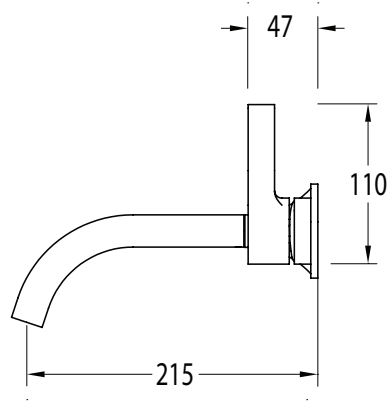

Milli Oria Wall Bath Mixer Outlet System 215mm PVD Brushed Gold

2265630

SPECIFICATIONS

Recommended Use	Domestic, Hotel & Commercial
Colour	Gold
Finish	Brushed
Material	Brass
Recommended Pressure Range	250-500kPa
Maximum Continuous Working Temperature	65 deg C
Suitable for Storage Tank Hot Water	Yes
Suitable for Continuous Flow Hot Water	Yes
Suitable for Gravity Feed Hot Water	No

WARRANTY

Warranty - Domestic Use	15 Years
Spare Parts & Labour	12 Months

Please refer to Warranty Page for full Terms and Conditions

Dimensions are nominal measurements only.

CLEANING RECOMMENDATIONS:

We recommend the use of soapy water or approved cleaners. This product should not be cleaned with abrasive materials. Damage caused by any improper treatment is not covered by the product warranty. Refer to Warranty Conditions

Disclaimer: Products in this specification manual must by regulation be installed by licensed and registered trade people. The manufacturer/distributor reserves the right to vary specifications or delete models from their range without prior notification. Dimensions are nominal measurements only. Dimensions and set-outs listed are correct at time of publication however the manufacturer/distributor takes no responsibility for printing errors.

Published 02/07/2021

To see the complete Milli range go to www.reece.com.au