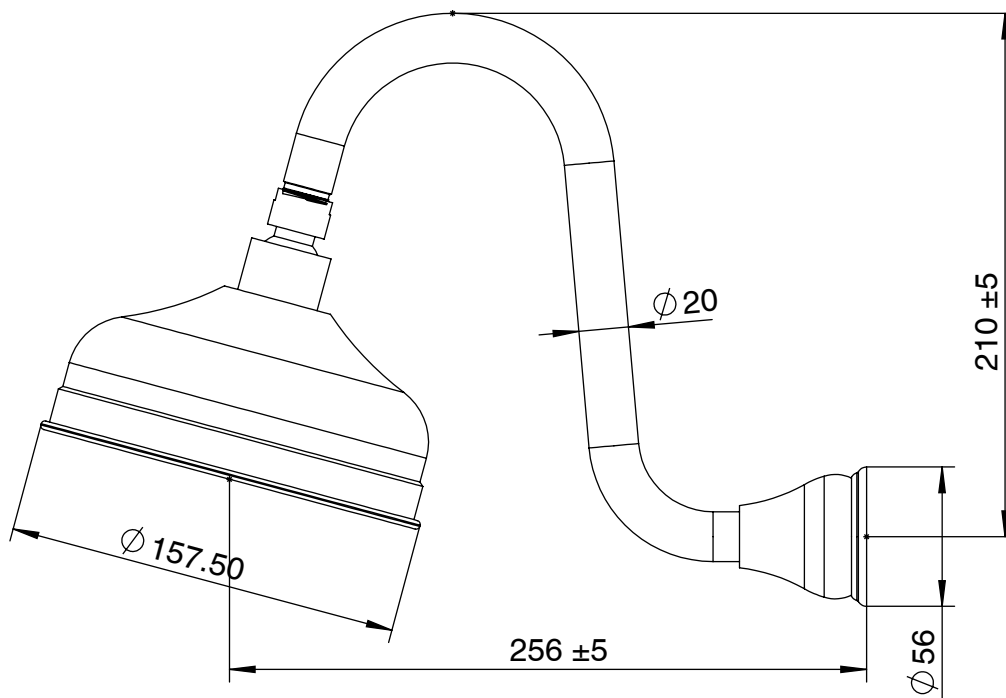

Milli Monument Edit Gooseneck Shower Arm & Rose Brushed Gold (3 Star)

2266289

SPECIFICATIONS

Recommended Use	Domestic, Hotel & Commercial
Colour	Brushed Gold
Material	DR Brass
Recommended Pressure Range	150 - 500 kPa
Maximum Continuous Working Temperature	80 deg C
Suitable for Storage Tank Hot Water	Yes
Suitable for Continuous Flow Hot Water	Yes
Suitable for Gravity Feed Hot Water	No

WARRANTY

Warranty - Domestic Use	15 Years
Spare Parts & Labour	12 Months

Please refer to Warranty Page for full Terms and Conditions

Dimensions are nominal measurements only.

CLEANING RECOMMENDATIONS:

We recommend the use of soapy water or approved cleaners. This product should not be cleaned with abrasive materials. Damage caused by any improper treatment is not covered by the product warranty. Refer to Warranty Conditions

Disclaimer: Products in this specification manual must by regulation be installed by licensed and registered trade people. The manufacturer/distributor reserves the right to vary specifications or delete models from their range without prior notification. Dimensions are nominal measurements only. Dimensions and set-outs listed are correct at time of publication however the manufacturer/distributor takes no responsibility for printing errors.

Published 12/10/2023

To see the complete Milli range go to www.reece.com.au