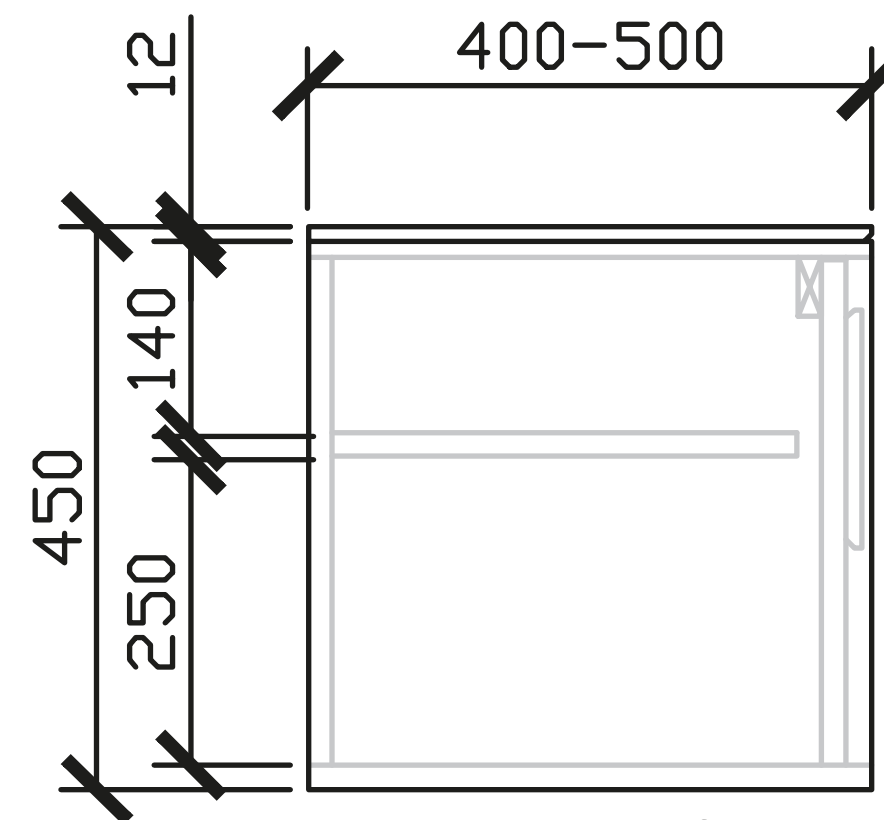

1601-1800W x 400-500D x 450H

INTERNAL VIEW for all size

SIDE VIEW for all sizes