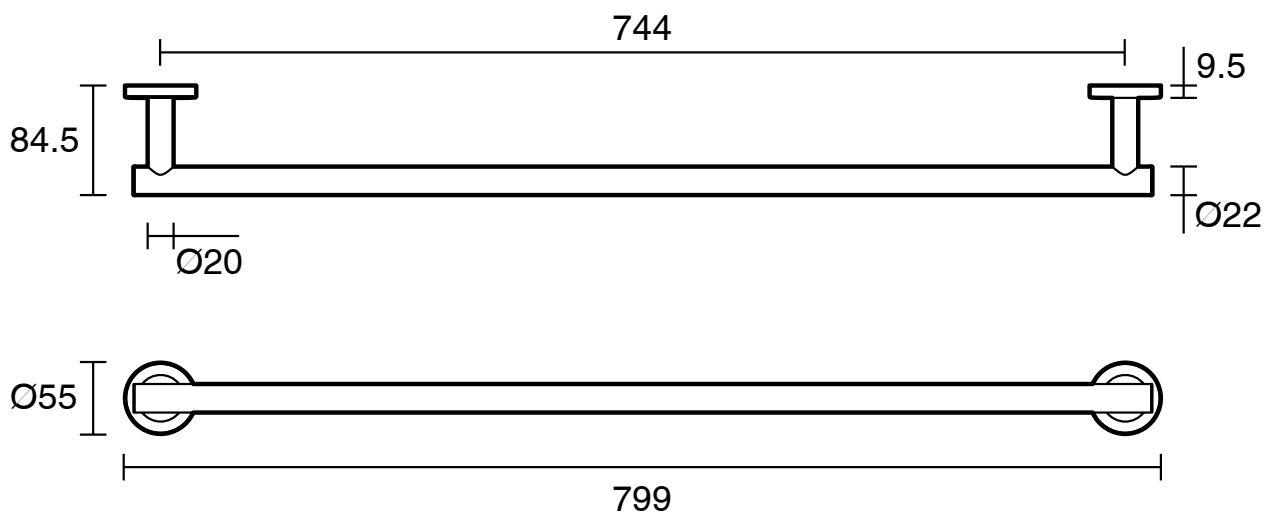

Roca Ona Single Towel Rail 800mm Brushed Nickel

15075

SPECIFICATIONS

Recommended Use	Domestic;Commercial;Hotel
Colour Category	Nickel
Colour Finish	Brushed Nickel
Primary Material	Brass

WARRANTY

Replacement Only - Domestic Use	15
Parts Replacement Only	1

Please refer to Warranty Page for full Terms and Conditions

Dimensions are nominal measurements only.

CLEANING RECOMMENDATIONS:

We recommend the use of soapy water or approved cleaners. This product should not be cleaned with abrasive materials. Damage caused by any improper treatment is not covered by the product warranty. Refer to Warranty Conditions

Disclaimer: Products in this specification manual must by regulation be installed by licensed and registered trade people. The manufacturer/distributor reserves the right to vary specifications or delete models from their range without prior notification. Dimensions are nominal measurements only. Dimensions and set-outs listed are correct at time of publication however the manufacturer/distributor takes no responsibility for printing errors.

Published 11/11/2024

To see the complete Roca range go to www.reece.com.au