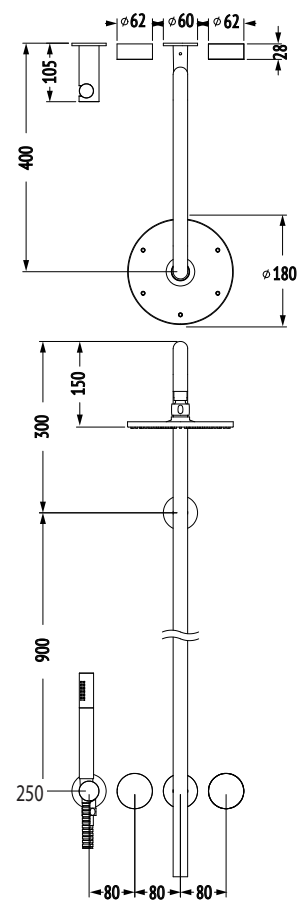

Milli Pure Progressive Column Mixer Shower with Handshower and Cirque Textured Handles (3*)

SPECIFICATIONS

| | |
|--|---|
| Recommended Use | Domestic, Commercial, Hotel |
| Colour Variations | Chrome, Matte Black, Brushed Nickel, Brushed Gunmetal |
| Recommended Pressure Range | 300 - 500Kpa |
| Max Continuous Working Pressure | 500Kpa |
| Max Continuous Working Temperature | 65 deg. C |
| Suitable for Storage Tank Hot Water | Yes |
| Suitable for Continuous Flow Hot Water | Yes |
| Suitable for Gravity Feed Hot Water | No |

WARRANTY

| | |
|-------------------------|----------|
| Warranty - Domestic Use | 15 Years |
| Spare Parts | 1 Year |
| Labour | 1 Year |

Please refer to Warranty Page for full Terms and Conditions

Dimensions are nominal measurements only.

Disclaimer: Products in this specification manual must by regulation be installed by licensed and registered trade people. The manufacturer/distributor reserves the right to vary specifications or delete models from their range without prior notification. Dimensions are nominal measurements only. Dimensions and set-outs listed are correct at time of publication however the manufacturer/distributor takes no responsibility for printing errors.

Published 01/02/2019

AS/NZS 3718 LIC. 20081

To see the complete Milli range go to www.reece.com.au/bathrooms