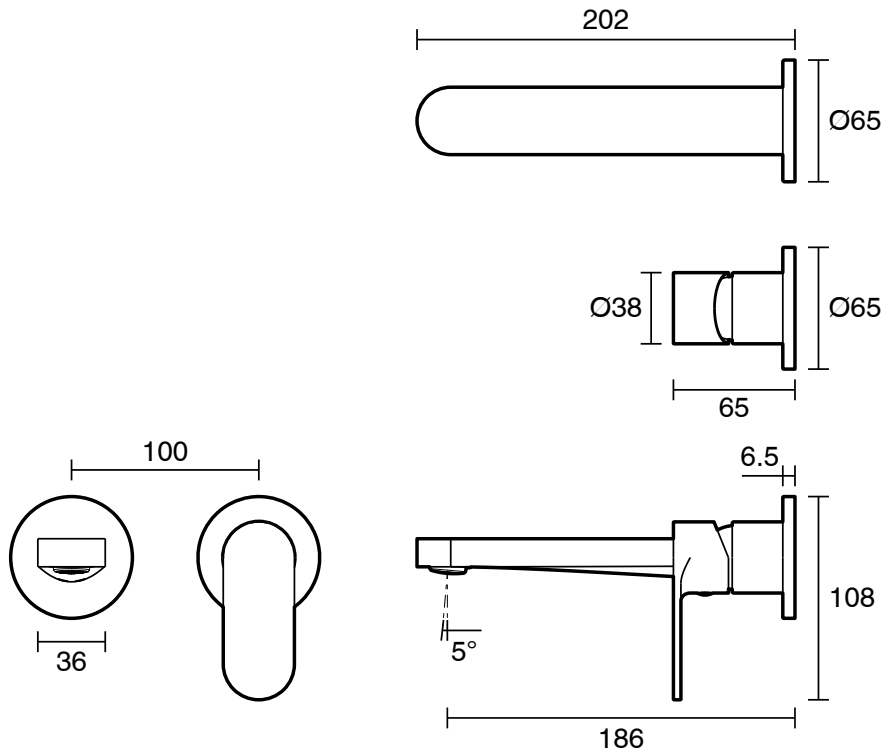

mizu

Mizu Soothe MK2 Wall Basin/Bath Mix 2Pc Trimset Matte Black (6 Star)

2265228

SPECIFICATIONS

Recommended Use	Domestic;Commercial;Hotel
Colour Category	Black
Colour Finish	Matte Black
Primary Material	Lead Free Brass
Hot Water Unit Suitability	Storage Tank;Continuous Flow

WARRANTY

Warranty - Domestic Use (Years)	10
Spare Parts & Labour (Years)	1

Please refer to Warranty Page for full Terms and Conditions

Dimensions are nominal measurements only.

CLEANING RECOMMENDATIONS:

We recommend the use of soapy water or approved cleaners. This product should not be cleaned with abrasive materials. Damage caused by any improper treatment is not covered by the product warranty. Refer to Warranty Conditions

Disclaimer: Products in this specification manual must by regulation be installed by licensed and registered trade people. The manufacturer/distributor reserves the right to vary specifications or delete models from their range without prior notification. Dimensions are nominal measurements only. Dimensions and set-outs listed are correct at time of publication however the manufacturer/distributor takes no responsibility for printing errors.

Published 19/11/2024

To see the complete Mizu range go to www.reece.com.au