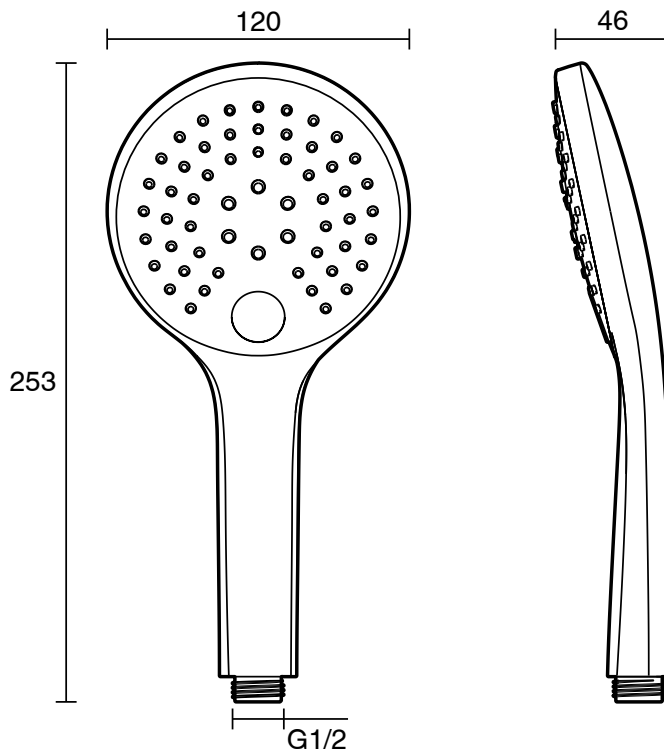

## Mizu Drift Shower Handpiece Only Brushed Gunmetal (5 Star)

4205584

SPECIFICATIONS	
Recommended Use	Commercial, Domestic & Hotel
Colour	Brushed Gunmetal
Primary Material	ABS
Maximum Continuous Working Pressure	500 kPa
Maximum Continuous Working Temperature	60 deg C
Suitable for Storage Tank Hot Water	Yes
Suitable for Continuous Flow Hot Water	Yes
Suitable for Gravity Feed Hot Water	No
WARRANTY	
Warranty - Domestic Use	10 Years
Spare Parts & Labour	1 Years
<i>Please refer to Warranty Page for full Terms and Conditions</i>	

Dimensions are nominal measurements only.