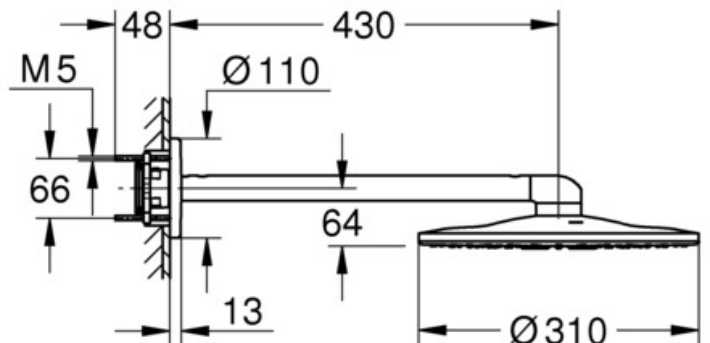

Product Description:

Rainshower SmartActive 310
Head shower set 430 mm wall arm
2 sprays consisting of:
GROHE PureRain, ActiveRain
horizontal 430 mm shower arm
GROHE DreamSpray perfect spray pattern
GROHE StarLight chrome finish
SpeedClean anti-lime system
Inner WaterGuide for a longer life

Requires rough-in set 26 484 000 - to be ordered separately