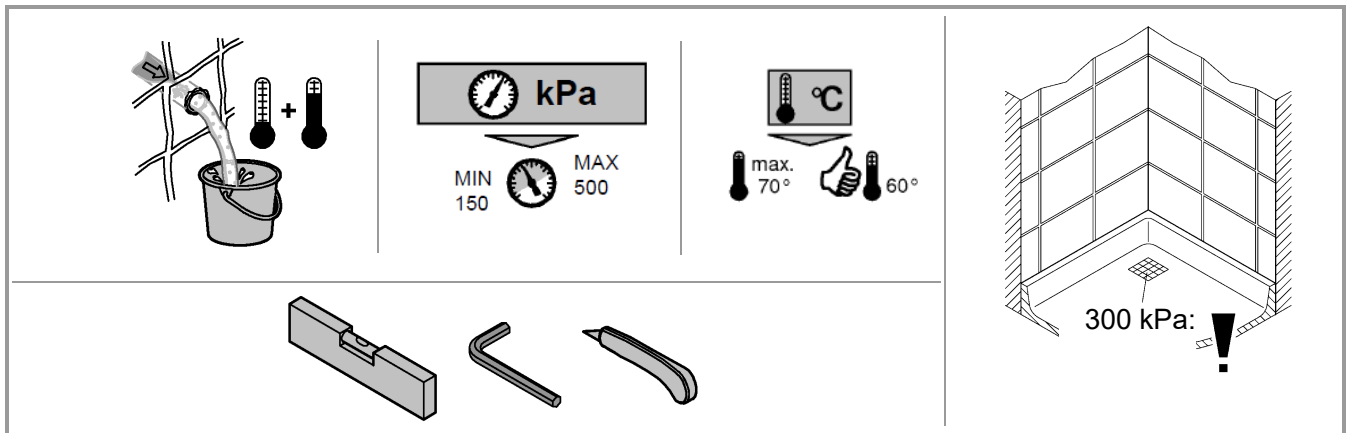

Installation instructions