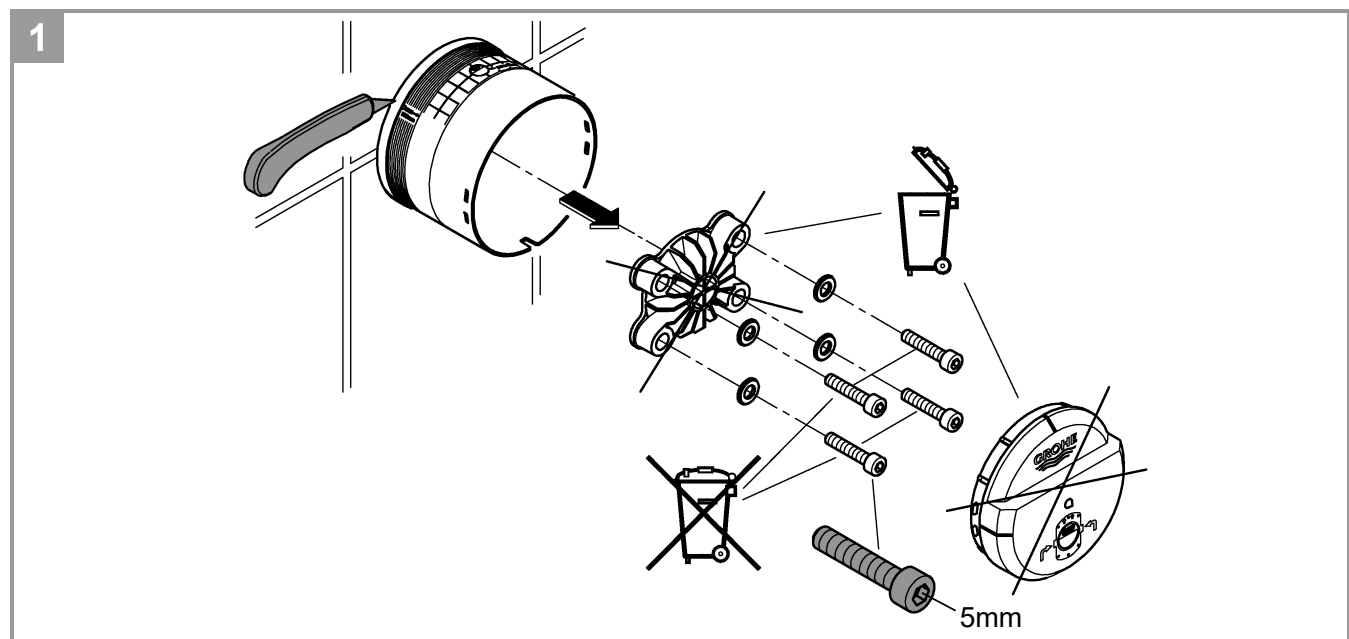

RAINSHOWER SMARTACTIVE
ROUND WALL SHOWER
MODEL # 26475000

Product Specifications

Pure Freude
an Wasser

Product Description:

Rainshower SmartActive 310
Head shower set 430 mm wall arm
2 sprays consisting of:
GROHE PureRain, ActiveRain
horizontal 430 mm shower arm
GROHE DreamSpray perfect spray pattern
GROHE StarLight chrome finish
SpeedClean anti-lime system
Inner WaterGuide for a longer life

Requires rough-in set 26 484 000 - to be ordered separately

Installation instructions

Installation Instructions

This shower is suitable for use with high pressure water applications. Using this product in conjunction with gravity-fed water heaters, low and unequal pressure supply systems, tempering valves & thermostatic mixing valves may result in unsatisfactory performance.

Suitable for High Pressure applications 150kPa – 500kPa

Care must be taken by the installing tradesperson to ensure connecting threads do not damage the flow controller when installing this product.

The installation tradesperson must ensure they install this product in accordance with AS/NZS 3500 and all other relating AS/NZS regulations that apply to the installation of this product.