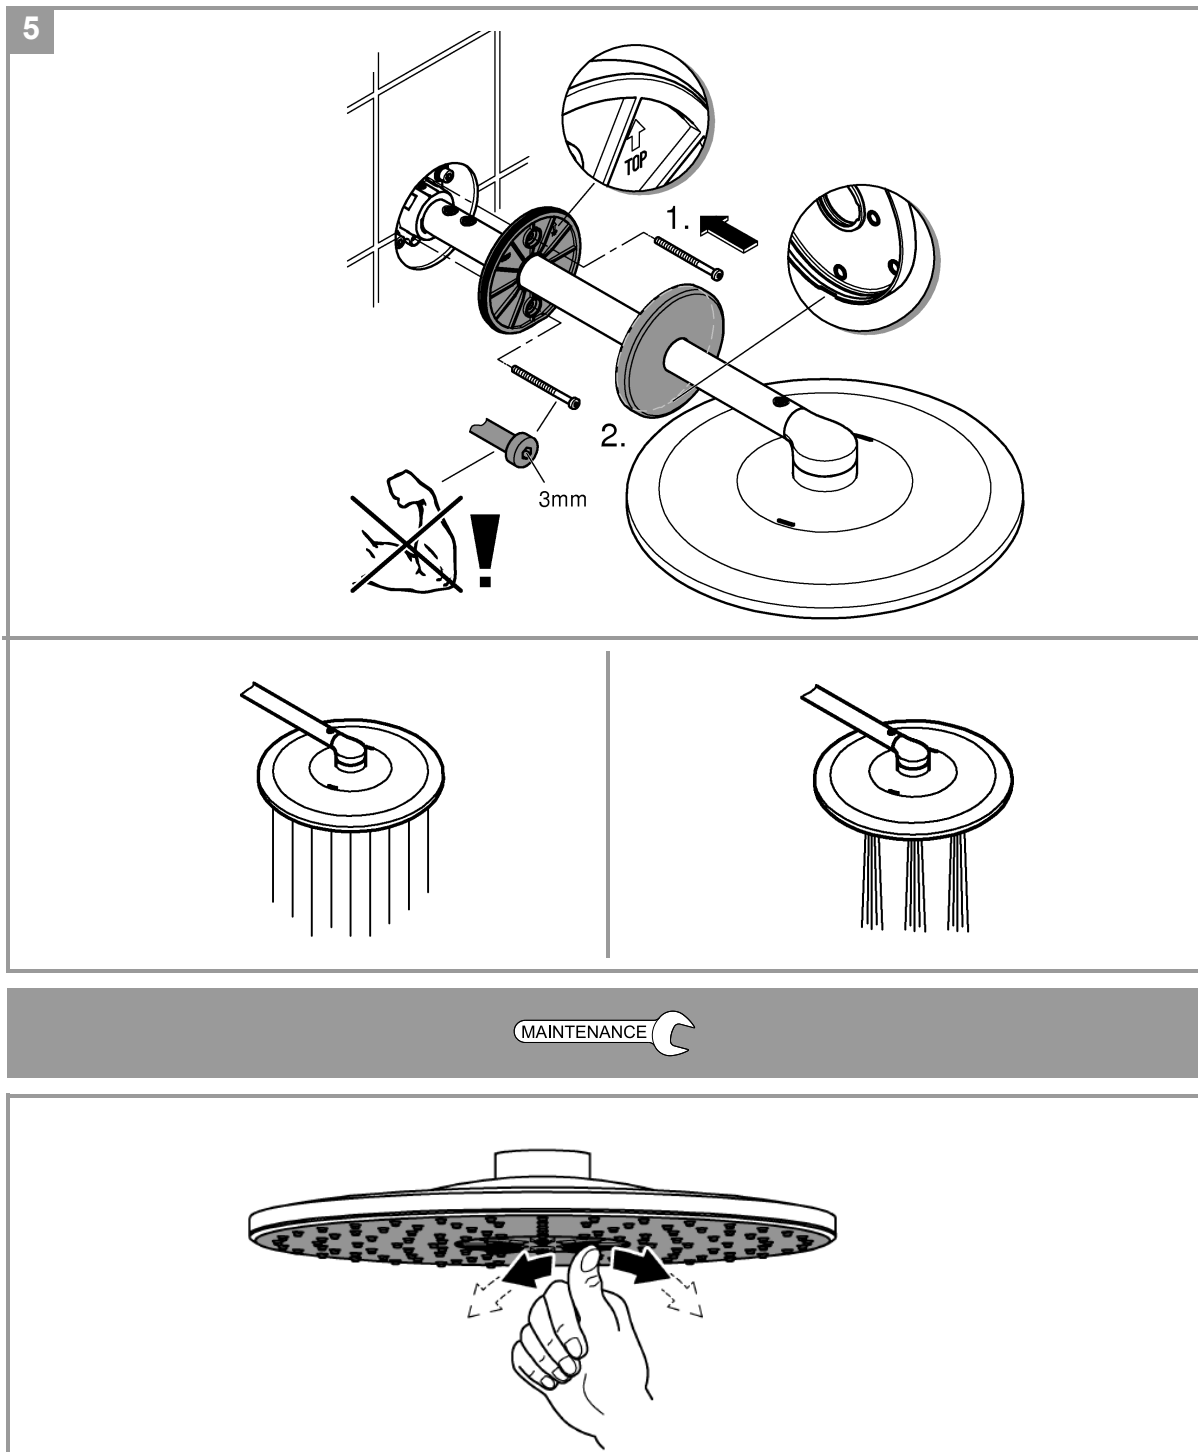

RAINSHOWER SMARTACTIVE
ROUND WALL SHOWER
MODEL # 26475000

Product Specifications

Pure Freude
an Wasser

Product Description:

Rainshower SmartActive 310
Head shower set 430 mm wall arm
2 sprays consisting of:
GROHE PureRain, ActiveRain
horizontal 430 mm shower arm
GROHE DreamSpray perfect spray pattern
GROHE StarLight chrome finish
SpeedClean anti-lime system
Inner WaterGuide for a longer life

Requires rough-in set 26 484 000 - to be ordered separately

Installation instructions

Installation Instructions

This shower is suitable for use with high pressure water applications. Using this product in conjunction with gravity-fed water heaters, low and unequal pressure supply systems, tempering valves & thermostatic mixing valves may result in unsatisfactory performance.

Suitable for High Pressure applications 150kPa – 500kPa

Care must be taken by the installing tradesperson to ensure connecting threads do not damage the flow controller when installing this product.

The installation tradesperson must ensure they install this product in accordance with AS/NZS 3500 and all other relating AS/NZS regulations that apply to the installation of this product.