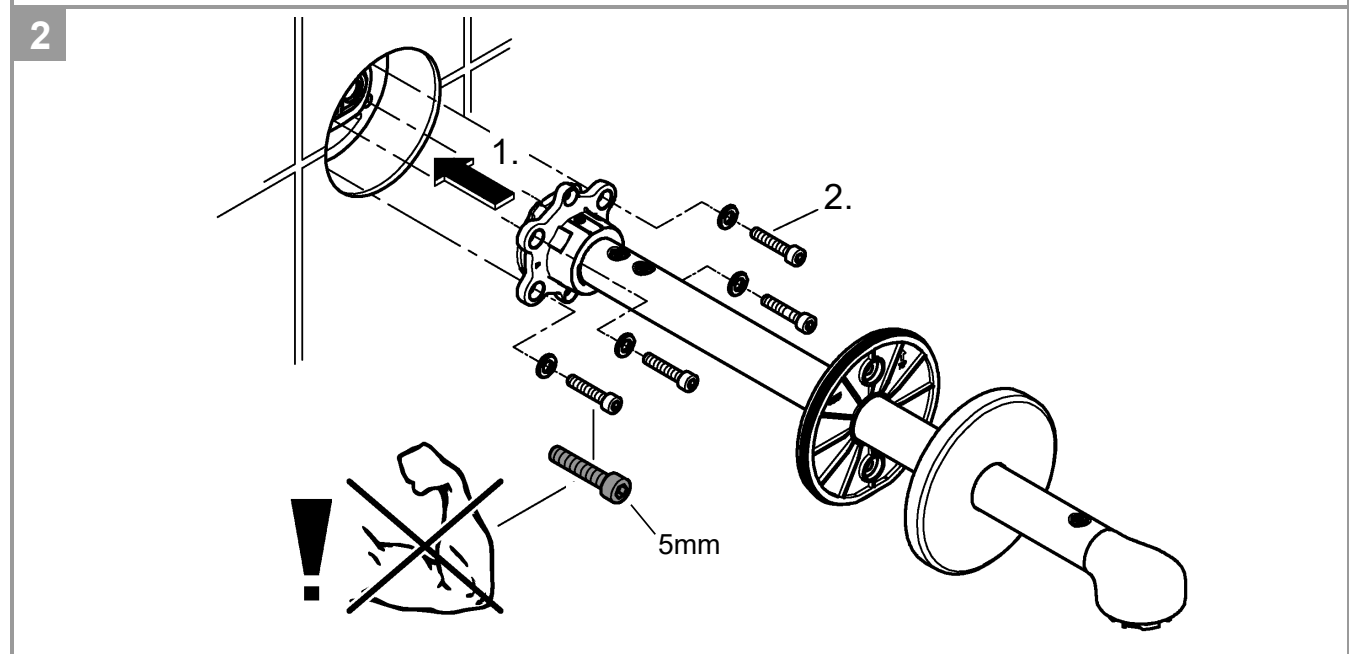

Installation instructions