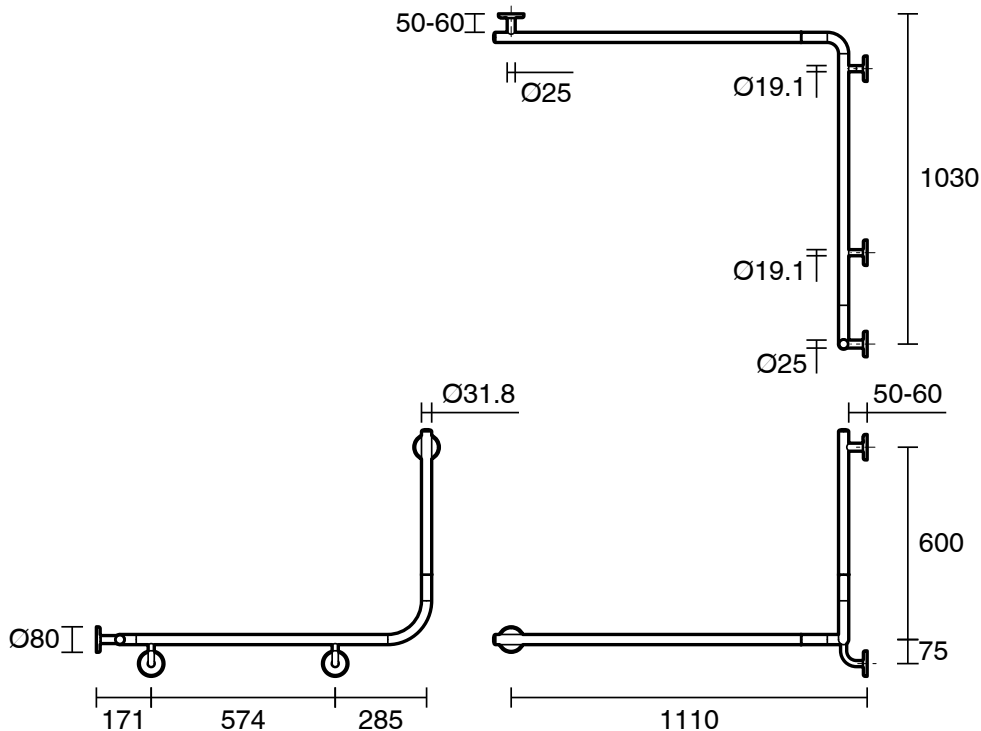

mizu

Mizu Drift 1110 x 1030 x 600 x 90 Degree Accessible Grab Rail Modular Left Hand Brushed Brass

2266712

SPECIFICATIONS

Recommended Use	Domestic, Hotel & Commercial
Colour	Brushed Brass
Material	304 grade (18/8) stainless steel
Weight Capacity	113 kg
Fixings	Double

WARRANTY

Replacement Only - Domestic Use	20 Years
Parts Replacement Only	12 Months

Please refer to Warranty Page for full Terms and Conditions

Dimensions are nominal measurements only.

CLEANING RECOMMENDATIONS:

We recommend the use of soapy water or approved cleaners. This product should not be cleaned with abrasive materials. Damage caused by any improper treatment is not covered by the product warranty. Refer to Warranty Conditions

Disclaimer: Products in this specification manual must by regulation be installed by licensed and registered trade people. The manufacturer/distributor reserves the right to vary specifications or delete models from their range without prior notification. Dimensions are nominal measurements only. Dimensions and set-outs listed are correct at time of publication however the manufacturer/distributor takes no responsibility for printing errors.

Published 05/07/2024

To see the complete Mizu range go to www.reece.com.au