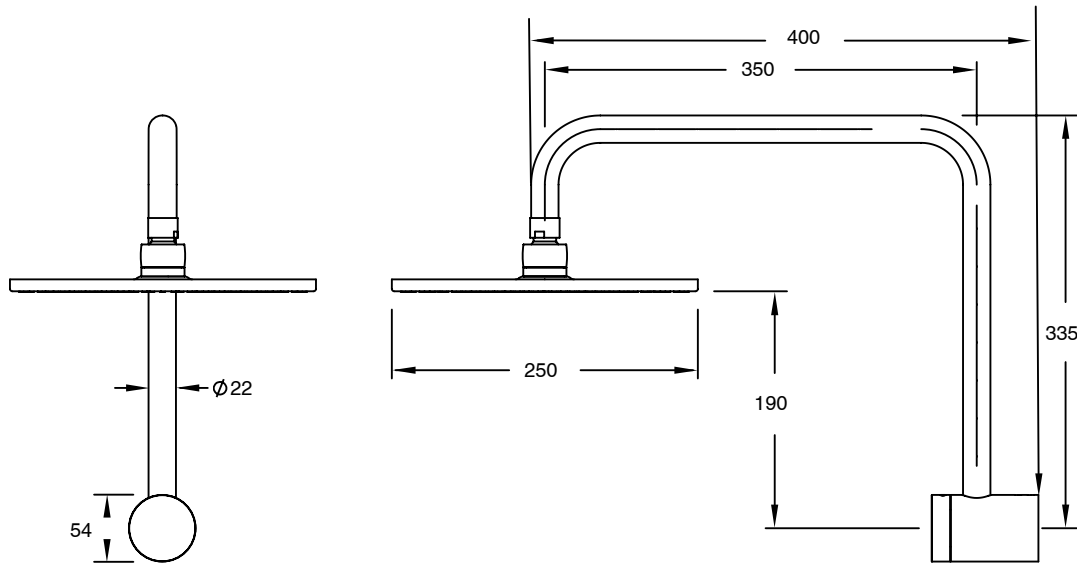

Milli Pure Hi-Rise Shower 250mm Square Brushed Gunmetal (3 Star)

4202248

SPECIFICATIONS

Recommended Use	Domestic, Hotel & Commercial
Colour	Brushed Gunmetal
Material	DR Brass
Recommended Pressure Range	300 - 500 kPa
Maximum Continuous Working Pressure	500 kPa
Maximum Continuous Working Temperature	65 deg C
Suitable for Storage Tank Hot Water	Yes
Suitable for Continuous Flow Hot Water	Yes
Suitable for Gravity Feed Hot Water	No

WARRANTY

Warranty - Domestic Use	15 Years
Spare Parts & Labour	12 Months

Please refer to Warranty Page for full Terms and Conditions

Dimensions are nominal measurements only.

CLEANING RECOMMENDATIONS:

We recommend the use of soapy water or approved cleaners. This product should not be cleaned with abrasive materials. Damage caused by any improper treatment is not covered by the product warranty. Refer to Warranty Conditions

Disclaimer: Products in this specification manual must by regulation be installed by licensed and registered trade people. The manufacturer/distributor reserves the right to vary specifications or delete models from their range without prior notification. Dimensions are nominal measurements only. Dimensions and set-outs listed are correct at time of publication however the manufacturer/distributor takes no responsibility for printing errors.

Published 23/09/2020

To see the complete Milli range go to www.reece.com.au/bathrooms