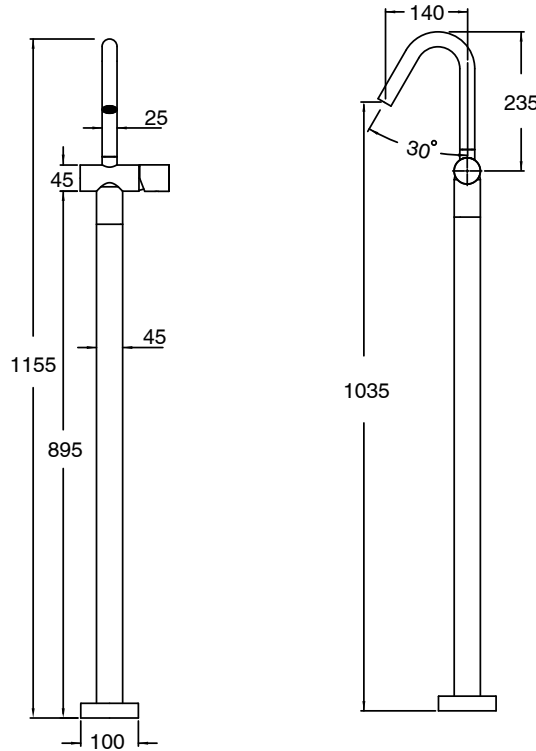

Milli Pure Floor Mounted Basin Mixer Tap Trimset with Diamond Textured Handle PVD Brushed Gold (5 Star) 9510937

SPECIFICATIONS

Recommended Use	Domestic;Hotel;Commercial
Colour Finish	Brushed Gold
Primary Material	DR Brass
Recommended Pressure Range	150 - 500 kPa as per AS3500
Max Continuous Working Temperature (deg C)	65
Min Continuous Working Temperature (deg C)	5
Hot Water Unit Suitability	Storage Tank;Continuous Flow

WARRANTY

Warranty - Domestic Use (Years)	15
Spare Parts & Labour (Years)	1

Please refer to Warranty Page for full Terms and Conditions

Dimensions are nominal measurements only.

CLEANING RECOMMENDATIONS:

We recommend the use of soapy water or approved cleaners. This product should not be cleaned with abrasive materials. Damage caused by any improper treatment is not covered by the product warranty. Refer to Warranty Conditions

Disclaimer: Products in this specification manual must by regulation be installed by licensed and registered trade people. The manufacturer/distributor reserves the right to vary specifications or delete models from their range without prior notification. Dimensions are nominal measurements only. Dimensions and set-outs listed are correct at time of publication however the manufacturer/distributor takes no responsibility for printing errors.

Published 18/03/2025

To see the complete Milli range go to www.reece.com.au