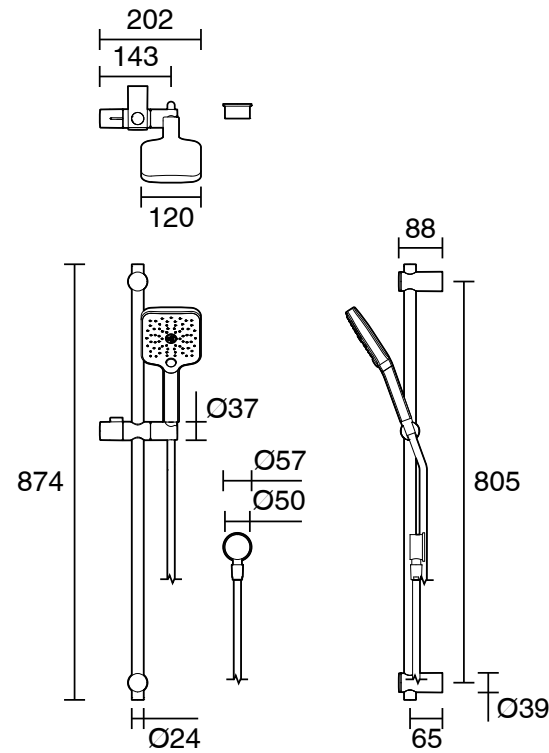

mizu

Mizu Soothe Single Rail Shower 3 Function with Wall Water Inlet Matte Black (5 Star)

4201033

SPECIFICATIONS	
Recommended Use	Domestic;Commercial;Hotel
Colour Finish	Matte Black
Max Continuous Working Pressure (kPa)	500
Max Continuous Working Temperature (deg C)	65
WARRANTY	
Warranty - Domestic Use (Years)	10
Spare Parts & Labour (Years)	1
<i>Please refer to Warranty Page for full Terms and Conditions</i>	

Disclaimer: Products in this specification manual must by regulation be installed by licensed and registered trade people. The manufacturer/distributor reserves the right to vary specifications or delete models from their range without prior notification. Dimensions are nominal measurements only. Dimensions and set-outs listed are correct at time of publication however the manufacturer/distributor takes no responsibility for printing errors.