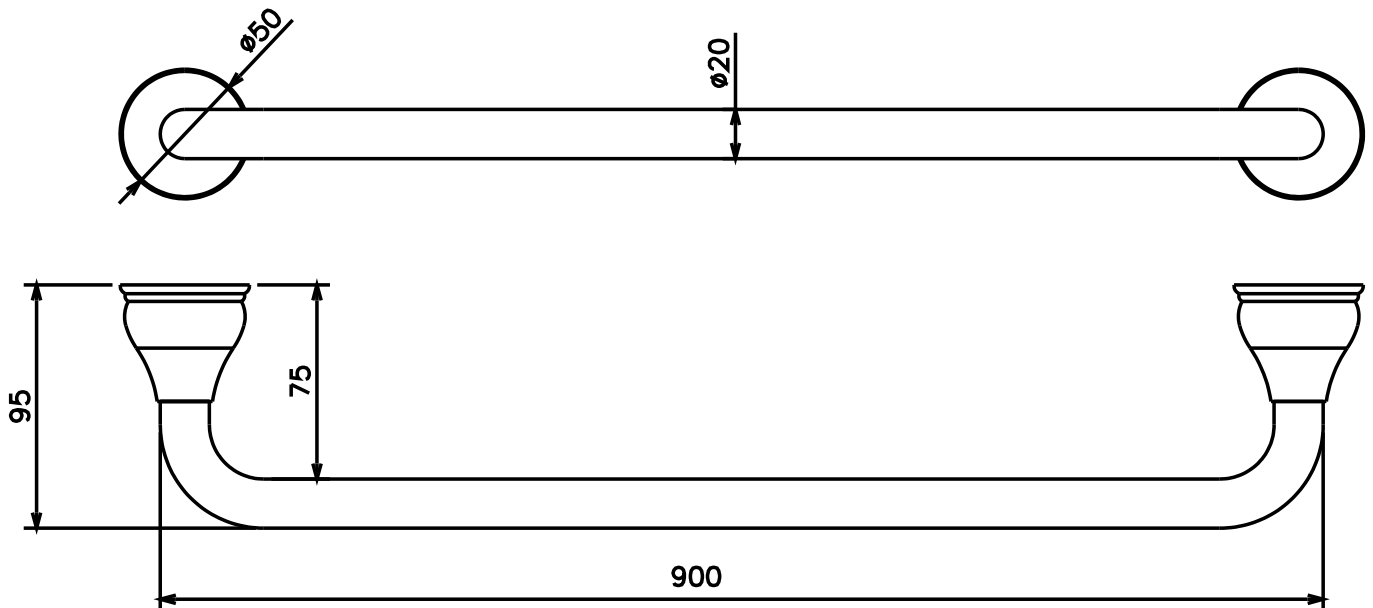

Milli Monument Edit Single Towel Rail 900mm Brushed Gold

2266256

SPECIFICATIONS

Recommended Use	Domestic, Hotel & Commercial
Colour	Brushed Gold
Material	Brass

WARRANTY

Replacement Only - Domestic Use	15 Years
Parts Replacement Only	12 Months

Please refer to Warranty Page for full Terms and Conditions

Dimensions are nominal measurements only.

CLEANING RECOMMENDATIONS:

We recommend the use of soapy water or approved cleaners. This product should not be cleaned with abrasive materials. Damage caused by any improper treatment is not covered by the product warranty. Refer to Warranty Conditions

Disclaimer: Products in this specification manual must by regulation be installed by licensed and registered trade people. The manufacturer/distributor reserves the right to vary specifications or delete models from their range without prior notification. Dimensions are nominal measurements only. Dimensions and set-outs listed are correct at time of publication however the manufacturer/distributor takes no responsibility for printing errors.

Published 12/10/2023

To see the complete Milli range go to
www.reece.com.au