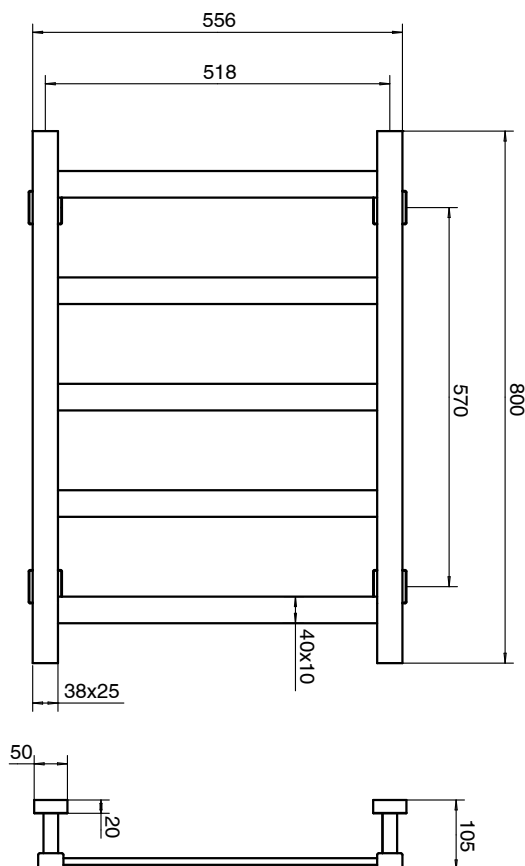

mizu

Mizu Bloc MK2 550 x 800mm Heated Towel Rail Only (Less Transformer) Matte Black

9511188

SPECIFICATIONS

Recommended Use	Domestic, Hotel & Commercial
Colour	Matte Black
Material	Stainless Steel (304 Grade)
Electrical Connection	Hardwired
Electrical Connection Position	Bottom Right Leg or Top Left Leg
Heating Method	Dry Element
Power Wattage	80 W
Voltage	24 V
IP Rating	IP45

WARRANTY

Warranty - Domestic Use	7 Years
Spare Parts & Labour	12 Months

Please refer to Warranty Page for full Terms and Conditions

Dimensions are nominal measurements only.

CLEANING RECOMMENDATIONS:

We recommend the use of a soft dry cloth. This product should not be cleaned with abrasive materials or cleaning agents. Damage caused by improper treatment is not covered by the product warranty - refer to warranty conditions.

Disclaimer: Products in this specification manual must by regulation be installed by licensed and registered trade people. The manufacturer/distributor reserves the right to vary specifications or delete models from their range without prior notification. Dimensions are nominal measurements only. Dimensions and set-outs listed are correct at time of publication however the manufacturer/distributor takes no responsibility for printing errors.

Published 28/02/2022

To see the complete Mizu range go to www.reece.com.au/bathrooms