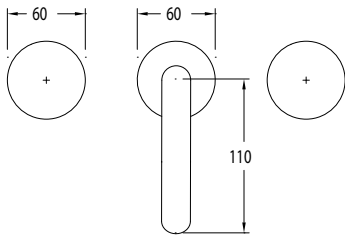

Milli Pure Basin Set with Linear Textured Handles (5*)

SPECIFICATIONS

Recommended Use	Domestic, Commercial, Hotel
Colour Variations	Chrome, Matte Black, Brushed Nickel, Brushed Gunmetal
Recommended Pressure Range	300 - 500Kpa
Max Continuous Working Pressure	500Kpa
Max Continuous Working Temperature	65 deg. C
Suitable for Storage Tank Hot Water	Yes
Suitable for Continuous Flow Hot Water	Yes
Suitable for Gravity Feed Hot Water	No

WARRANTY

Warranty - Domestic Use	15 Years
Spare Parts	1 Year
Labour	1 Year

Please refer to Warranty Page for full Terms and Conditions

Dimensions are nominal measurements only.

Disclaimer: Products in this specification manual must by regulation be installed by licensed and registered trade people. The manufacturer/distributor reserves the right to vary specifications or delete models from their range without prior notification. Dimensions are nominal measurements only. Dimensions and set-outs listed are correct at time of publication however the manufacturer/distributor takes no responsibility for printing errors.

Published 31/01/2019