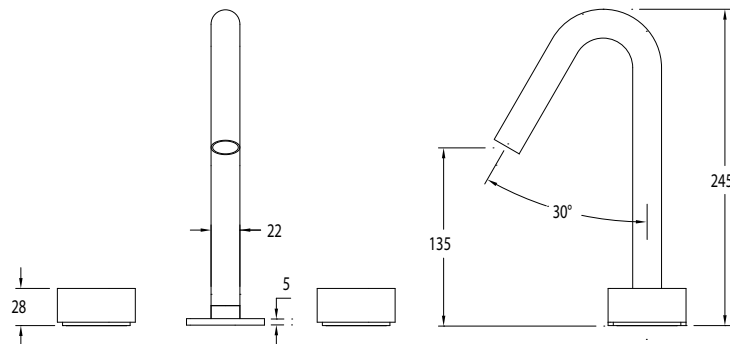

Milli Pure Basin Set with Linear Textured Handles (5*)

SPECIFICATIONS

Recommended Use	Domestic, Commercial, Hotel
Colour Variations	Chrome, Matte Black, Brushed Nickel, Brushed Gunmetal
Recommended Pressure Range	300 - 500Kpa
Max Continuous Working Pressure	500Kpa
Max Continuous Working Temperature	65 deg. C
Suitable for Storage Tank Hot Water	Yes
Suitable for Continuous Flow Hot Water	Yes
Suitable for Gravity Feed Hot Water	No

WARRANTY

Warranty - Domestic Use	15 Years
Spare Parts	1 Year
Labour	1 Year

Please refer to Warranty Page for full Terms and Conditions

Dimensions are nominal measurements only.

Disclaimer: Products in this specification manual must by regulation be installed by licensed and registered trade people. The manufacturer/distributor reserves the right to vary specifications or delete models from their range without prior notification. Dimensions are nominal measurements only. Dimensions and set-outs listed are correct at time of publication however the manufacturer/distributor takes no responsibility for printing errors.

Published 31/01/2019