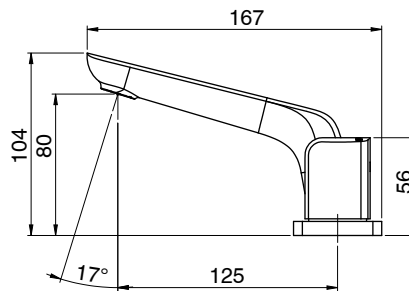

Milli Glance Basin Set Matte Black (4 Star)

2285927

SPECIFICATIONS

Recommended Use	Domestic, Hotel & Commercial
Colour	Matte Black
Finish	Matte
Material	DR Brass
Recommended Pressure Range	150 - 500 kPa
Maximum Continuous Working Temperature	75 deg C
Suitable for Storage Tank Hot Water	Yes
Suitable for Continuous Flow Hot Water	Yes
Suitable for Gravity Feed Hot Water	No

WARRANTY

Warranty - Domestic Use	15 Years
Spare Parts & Labour	12 Months

Please refer to Warranty Page for full Terms and Conditions

Dimensions are nominal measurements only.

CLEANING RECOMMENDATIONS:

We recommend the use of soapy water or approved cleaners. This product should not be cleaned with abrasive materials. Damage caused by any improper treatment is not covered by the product warranty. Refer to Warranty Conditions

Disclaimer: Products in this specification manual must by regulation be installed by licensed and registered trade people. The manufacturer/distributor reserves the right to vary specifications or delete models from their range without prior notification. Dimensions are nominal measurements only. Dimensions and set-outs listed are correct at time of publication however the manufacturer/distributor takes no responsibility for printing errors.

Published 13/07/2022

To see the complete Milli range go to www.reece.com.au