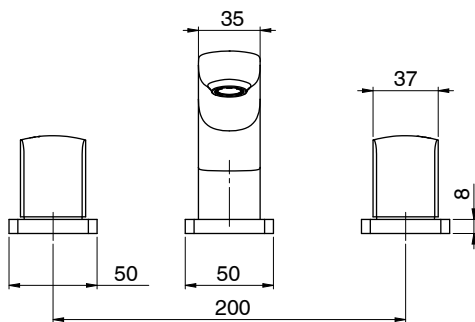

Milli Glance Basin Set Matte Black (4 Star)

2285927

SPECIFICATIONS

Recommended Use	Domestic, Hotel & Commercial
Colour	Matte Black
Finish	Matte
Material	DR Brass
Recommended Pressure Range	150 - 500 kPa
Maximum Continuous Working Temperature	75 deg C
Suitable for Storage Tank Hot Water	Yes
Suitable for Continuous Flow Hot Water	Yes
Suitable for Gravity Feed Hot Water	No

WARRANTY

Warranty - Domestic Use	15 Years
Spare Parts & Labour	12 Months

Please refer to Warranty Page for full Terms and Conditions