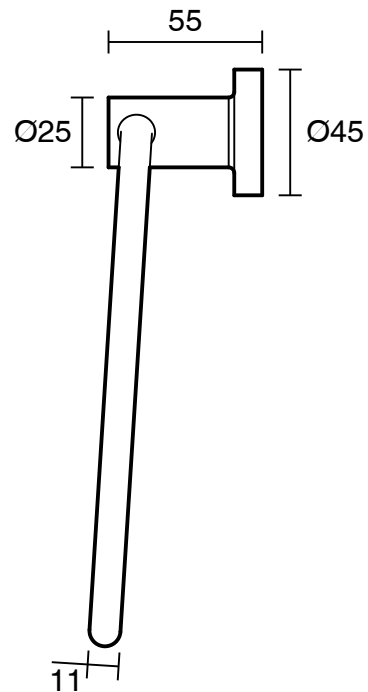

SUSSEX

Sussex Scala Guest Towel Ring LUX PVD Brushed Platinum Gold

2268344

SPECIFICATIONS

Recommended Use	Residential;Commercial
Colour Finish	Brushed Platinum Gold
Primary Material	Brass

WARRANTY

Residential Use (Years)	40
Commercial Use (Years)	10

Please refer to Sussex Warranty page for full Terms and Conditions

Dimensions are nominal measurements only.

CLEANING RECOMMENDATIONS:

We recommend the use of soapy water or approved cleaners. This product should not be cleaned with abrasive materials. Damage caused by any improper treatment is not covered by the product warranty. Refer to Warranty Conditions

Disclaimer: Products in this specification manual must by regulation be installed by licensed and registered trade people. The manufacturer/distributor reserves the right to vary specifications or delete models from their range without prior notification. Dimensions are nominal measurements only. Dimensions and set-outs listed are correct at time of publication however the manufacturer/distributor takes no responsibility for printing errors.

Published 01/04/2026

To see the complete Sussex range go to www.reece.com.au