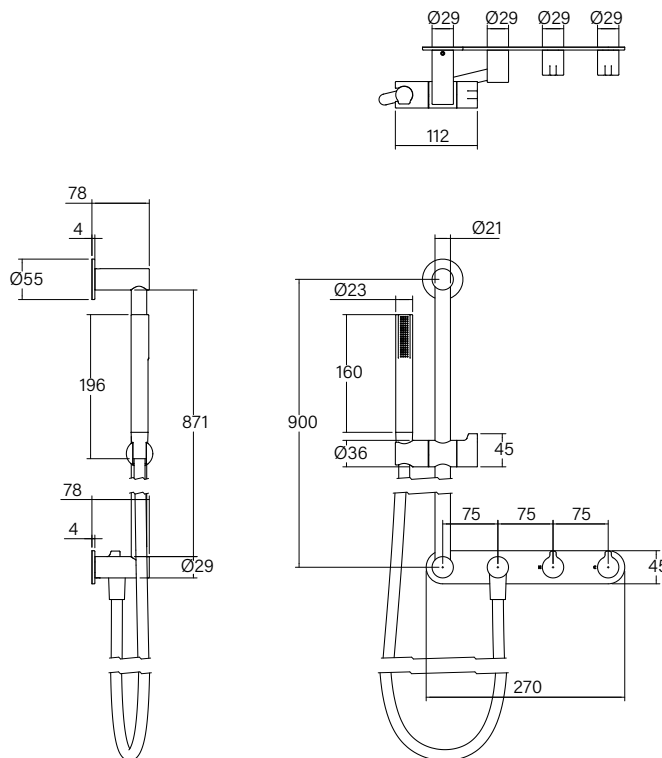

**Faucet Strommen Vara Fin Wall Set with Single Rail Shower Tap System Trimset Brushed Nickel
(3 Star) Lead Free
40258**

SPECIFICATIONS	
Recommended Use	Domestic; Commercial; Hotel
Colour Finish	Brushed Nickel
Primary Material	DR Brass
Recommended Pressure Range	300 - 500 kPa
Max Continuous Working Temperature (deg C)	65
Min Continuous Working Temperature (deg C)	5
Hot Water Unit Suitability	Storage Tank, Continuous Flow
WARRANTY	
Warranty - Domestic Use (Years)	40
Spare Parts & Labour (Years)	10
<i>Please refer to Warranty Page for full Terms and Conditions</i>	

Disclaimer: Products in this specification manual must by regulation be installed by licensed and registered trade people. The manufacturer/distributor reserves the right to vary specifications or delete models from their range without prior notification. Dimensions are nominal measurements only. Dimensions and set-outs listed are correct at time of publication however the manufacturer/distributor takes no responsibility for printing errors.