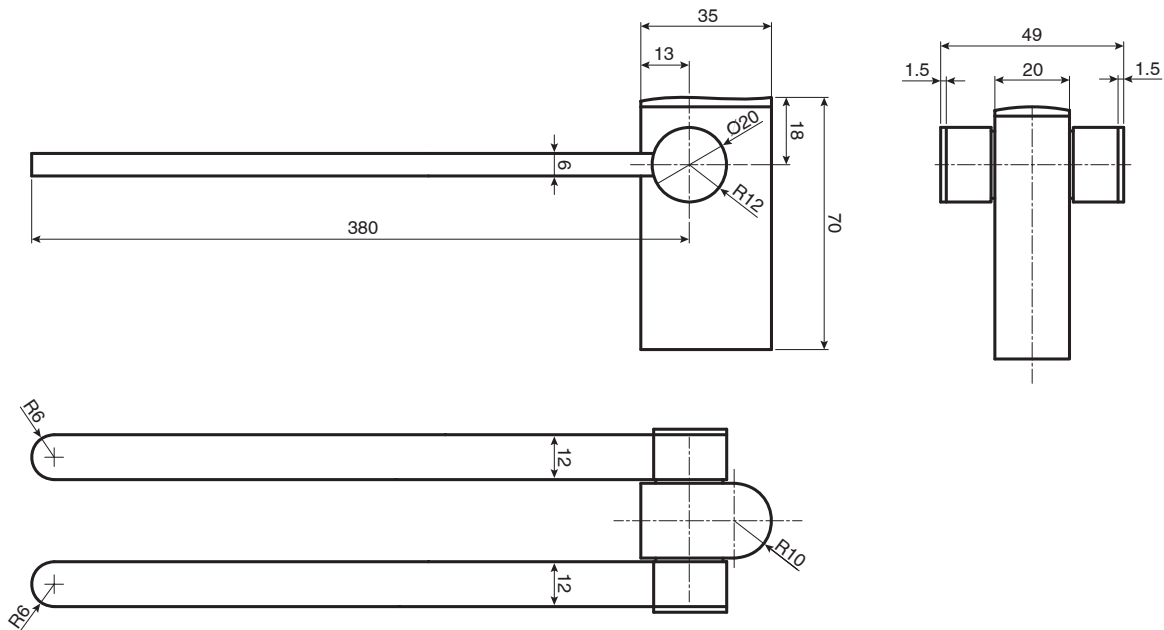

mizu

Mizu Soothe Swivel Double Towel Bar 430mm Chrome

9504042

SPECIFICATIONS

Recommended Use	Domestic, Hotel and Commercial
Colour	Chrome
Material	Brass

WARRANTY

Domestic Use Replacement Only 10 Years

Please refer to Warranty Page for full Terms and Conditions

Dimensions are nominal measurements only.

CLEANING RECOMMENDATIONS:

We recommend the use of soapy water or approved cleaners. This product should not be cleaned with abrasive materials. Damage caused by any improper treatment is not covered by the product warranty. Refer to Warranty Conditions

Disclaimer: Products in this specification manual must by regulation be installed by licensed and registered trade people. The manufacturer/distributor reserves the right to vary specifications or delete models from their range without prior notification. Dimensions are nominal measurements only. Dimensions and set-outs listed are correct at time of publication however the manufacturer/distributor takes no responsibility for printing errors.

Published 30/08/2020

To see the complete Mizu range go to www.reece.com.au