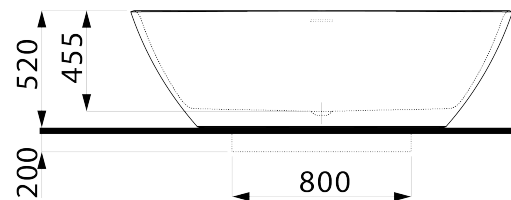

LAUFEN Ino Freestanding Bath with Overflow 1700 x 750 Sentec White

9510101

SPECIFICATIONS

Recommended Use	Domestic, Hotel & Commercial
Material	Sentec Solid Surface
Colour	White
Capacity	230 ltr
Weight	105 kg
Overflow Configuration	Overflow
Plug & Waste	Sold Separately

WARRANTY

Warranty - Domestic Use	15 Years
Spare Parts & Labour	12 Months

Please refer to Warranty Page for full Terms and Conditions

Dimensions are nominal measurements only.

CLEANING RECOMMENDATIONS:

We recommend the use of soapy water or approved cleaners. This product should not be cleaned with abrasive materials. Damage caused by any improper treatment is not covered by the product warranty. Refer to Warranty Conditions

Disclaimer: Products in this specification manual must by regulation be installed by licensed and registered trade people. The manufacturer/distributor reserves the right to vary specifications or delete models from their range without prior notification. Dimensions are nominal measurements only. Dimensions and set-outs listed are correct at time of publication however the manufacturer/distributor takes no responsibility for printing errors.

Published 24/08/2021

To see the complete LAUFEN range go to www.reece.com.au