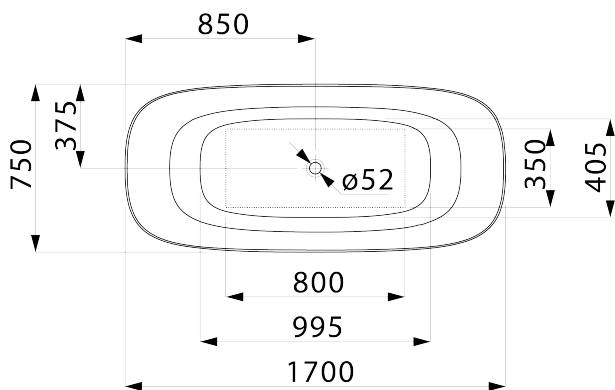

LAUFEN Ino Freestanding Bath with Overflow 1700 x 750 Sentec White

9510101

SPECIFICATIONS

Recommended Use	Domestic, Hotel & Commercial
Material	Sentec Solid Surface
Colour	White
Capacity	230 ltr
Weight	105 kg
Overflow Configuration	Overflow
Plug & Waste	Sold Separately

WARRANTY

Warranty - Domestic Use	15 Years
Spare Parts & Labour	12 Months

Please refer to Warranty Page for full Terms and Conditions

Dimensions are nominal measurements only.

CLEANING RECOMMENDATIONS:

We recommend the use of soapy water or approved cleaners. This product should not be cleaned with abrasive materials. Damage caused by any improper treatment is not covered by the product warranty. Refer to Warranty Conditions

Disclaimer: Products in this specification manual must by regulation be installed by licensed and registered trade people. The manufacturer/distributor reserves the right to vary specifications or delete models from their range without prior notification. Dimensions are nominal measurements only. Dimensions and set-outs listed are correct at time of publication however the manufacturer/distributor takes no responsibility for printing errors.

Published 24/08/2021

To see the complete LAUFEN range go to www.reece.com.au