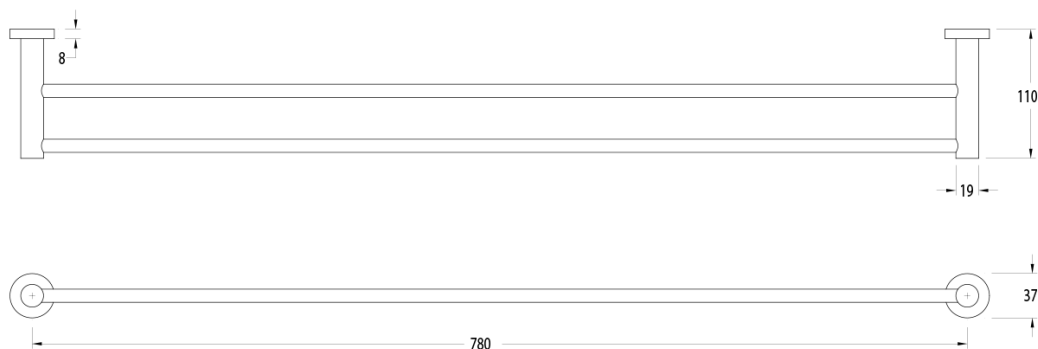

SUSSEX

Sussex Pure Double Towel Rail 780mm Brushed Gunmetal

2281323

SPECIFICATIONS

Recommended Use	Residential;Commercial
Colour Finish	Brushed Gunmetal
Primary Material	DR Brass

WARRANTY

Residential Use (Years)	40
Commercial Use (Years)	10

Please refer to Sussex Warranty page for full Terms and Conditions

Dimensions are nominal measurements only.

CLEANING RECOMMENDATIONS:

We recommend the use of soapy water or approved cleaners. This product should not be cleaned with abrasive materials. Damage caused by any improper treatment is not covered by the product warranty. Refer to Warranty Conditions

Disclaimer: Products in this specification manual must by regulation be installed by licensed and registered trade people. The manufacturer/distributor reserves the right to vary specifications or delete models from their range without prior notification. Dimensions are nominal measurements only. Dimensions and set-outs listed are correct at time of publication however the manufacturer/distributor takes no responsibility for printing errors.

Published 01/04/2026

To see the complete Sussex range go to www.reece.com.au