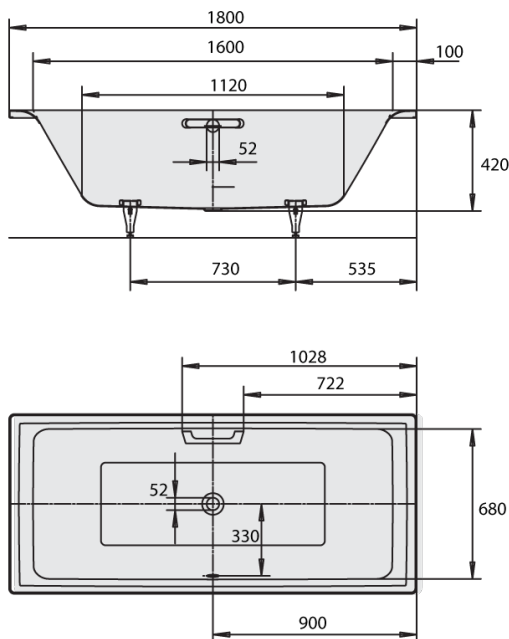

Kaldewei Puro Duo 1800x800x420 with MultiFiller Chrome

2263842

SPECIFICATIONS

Recommended Use	Domestic, Hotel & Commercial
Material	Steel Enamel
Colour	White
Capacity	165 ltr
Weight	54 kg
Overflow Configuration	Overflow
Mounting	Inset
Plug & Waste Size	40mm
Plug & Waste	Included

WARRANTY

Warranty - Domestic Use	30 Years
Parts Replacement Only	12 Months

Please refer to Warranty Page for full Terms and Conditions

Dimensions are nominal measurements only.

CLEANING RECOMMENDATIONS:

We recommend the use of soapy water or approved cleaners. This product should not be cleaned with abrasive materials. Damage caused by any improper treatment is not covered by the product warranty. Refer to Warranty Conditions

Disclaimer: Products in this specification manual must by regulation be installed by licensed and registered trade people. The manufacturer/distributor reserves the right to vary specifications or delete models from their range without prior notification. Dimensions are nominal measurements only. Dimensions and set-outs listed are correct at time of publication however the manufacturer/distributor takes no responsibility for printing errors.

Published 01/12/2022

To see the complete Kaldewei range go to www.reece.com.au