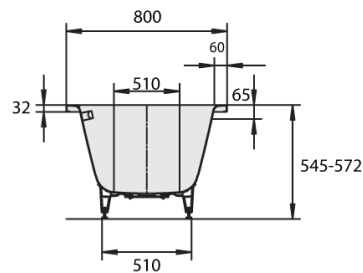

Kaldewei Puro Duo 1800x800x420 with MultiFiller Chrome

2263842

SPECIFICATIONS

Recommended Use	Domestic, Hotel & Commercial
Material	Steel Enamel
Colour	White
Capacity	165 ltr
Weight	54 kg
Overflow Configuration	Overflow
Mounting	Inset
Plug & Waste Size	40mm
Plug & Waste	Included

WARRANTY

Warranty - Domestic Use	30 Years
Parts Replacement Only	12 Months

Please refer to Warranty Page for full Terms and Conditions

Dimensions are nominal measurements only.

CLEANING RECOMMENDATIONS:

We recommend the use of soapy water or approved cleaners. This product should not be cleaned with abrasive materials. Damage caused by any improper treatment is not covered by the product warranty. Refer to Warranty Conditions

Disclaimer: Products in this specification manual must by regulation be installed by licensed and registered trade people. The manufacturer/distributor reserves the right to vary specifications or delete models from their range without prior notification. Dimensions are nominal measurements only. Dimensions and set-outs listed are correct at time of publication however the manufacturer/distributor takes no responsibility for printing errors.

Published 01/12/2022

To see the complete Kaldewei range go to www.reece.com.au