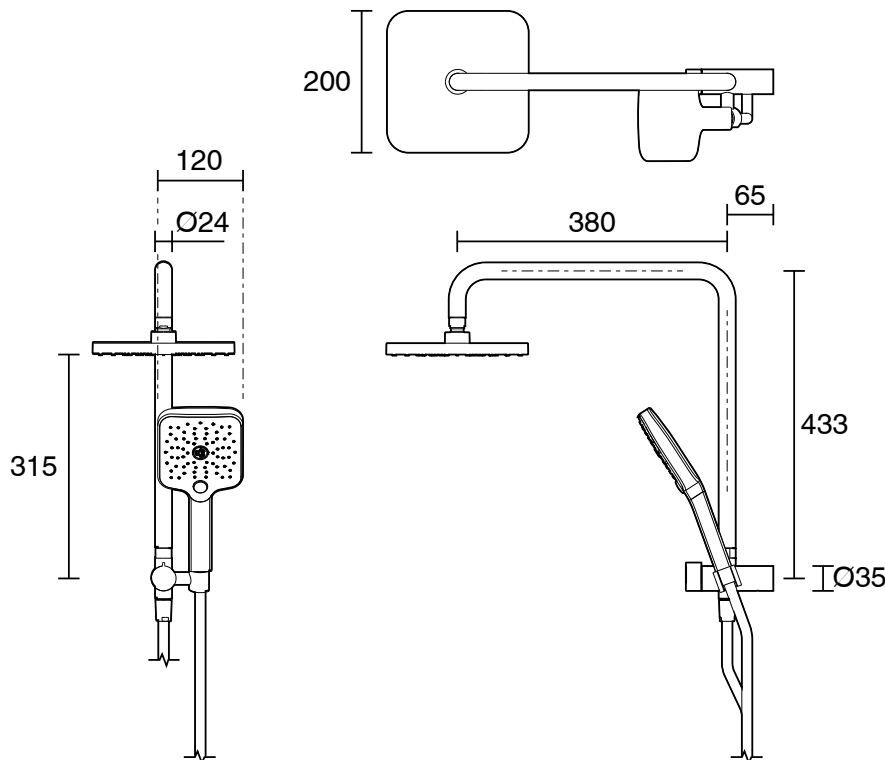

WARRANTY

Warranty - Domestic Use (Years)	10
Spare Parts & Labour (Years)	1

Please refer to Warranty Page for full Terms and Conditions