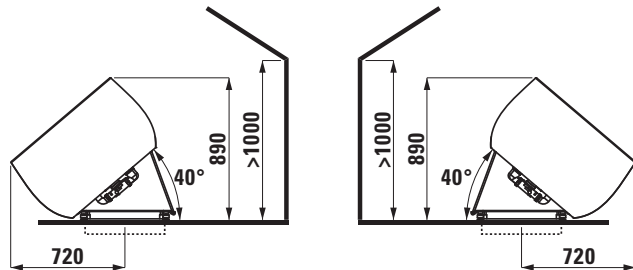

Positions for waste and power supply in the floor cut out

Dimensions are nominal measurements only.

CLEANING RECOMMENDATIONS:

We recommend the use of soapy water or approved cleaners. This product should not be cleaned with abrasive materials. Damage caused by any improper treatment is not covered by the product warranty. Refer to Warranty Conditions

Disclaimer: Products in this specification manual must by regulation be installed by licensed and registered trade people. The manufacturer/distributor reserves the right to vary specifications or delete models from their range without prior notification. Dimensions are nominal measurements only. Dimensions and set-outs listed are correct at time of publication however the manufacturer/distributor takes no responsibility for printing errors.

Published 06/10/2020

To see the complete LAUFEN range go to www.reece.com.au