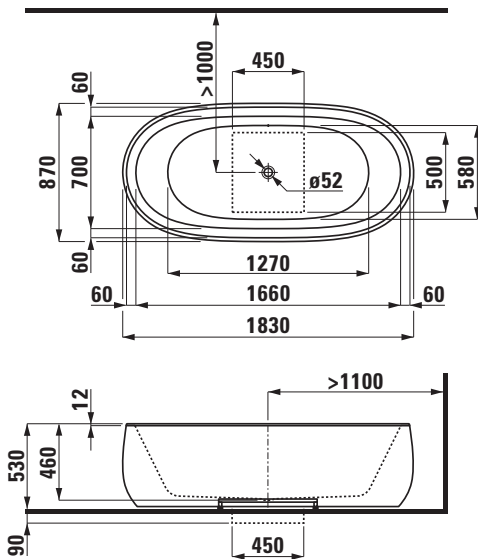

Laufen Alessi Freestanding Bath 1830mm Overflow Sentec

1708303

SPECIFICATIONS

Recommended Use	Domestic, Hotel & Commercial
Material	Sentec Solid Surface
Colour	White
Capacity	240 ltr
Weight	131 kg
Overflow Configuration	Overflow
Plug & Waste	Sold Separately

WARRANTY

Warranty - Domestic Use 15 Years

Spare Parts & Labour 12 Months

Please refer to Warranty Page for full Terms and Conditions