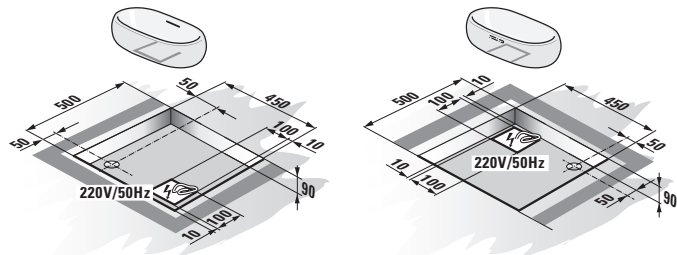

Laufen Alessi Freestanding Bath 1830mm Overflow Sentec

1708303

SPECIFICATIONS

Recommended Use	Domestic, Hotel & Commercial
Material	Sentec Solid Surface
Colour	White
Capacity	240 ltr
Weight	131 kg
Overflow Configuration	Overflow
Plug & Waste	Sold Separately

WARRANTY

Warranty - Domestic Use 15 Years

Spare Parts & Labour 12 Months

Please refer to Warranty Page for full Terms and Conditions