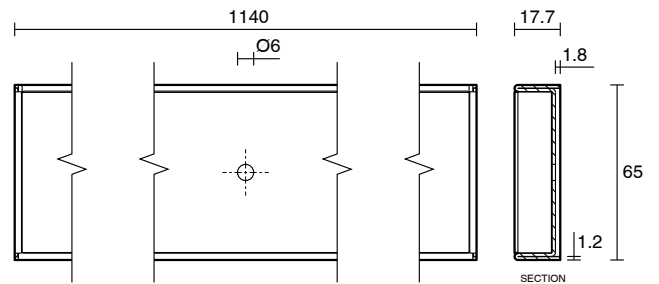

Posh Solus Tile Over Shower Tray with 1140mm Long Rear Matte Black Tile Insert Channel Suits Tiles 9mm and up (For 3 Wall / Alcove Install) 1200mm x 900mm

9512253

SPECIFICATIONS

Recommended Use	Domestic, Hotel & Commercial
Shower Base Colour	Grey
Shower Base Material	SMC
Shower Grate Material	Stainless Steel (316 Grade)
Waste Position	Centre Rear
Shower Base Waste Size	50 mm
Weight of Shower Base	22 kg
Usage	Alcove Install

WARRANTY

Warranty - Domestic Use	10 Years
Spare Parts & Labour	12 Months

Please refer to Warranty Page for full Terms and Conditions

Dimensions are nominal measurements only.

CLEANING RECOMMENDATIONS:

We recommend the use of soapy water or approved cleaners. This product should not be cleaned with abrasive materials. Damage caused by any improper treatment is not covered by the product warranty. Refer to Warranty Conditions

Disclaimer: Products in this specification manual must by regulation be installed by licensed and registered trade people. The manufacturer/distributor reserves the right to vary specifications or delete models from their range without prior notification. Dimensions are nominal measurements only. Dimensions and set-outs listed are correct at time of publication however the manufacturer/distributor takes no responsibility for printing errors.

Published 31/07/2023

To see the complete Posh range go to www.reece.com.au