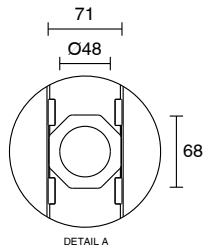

Posh Solus Tile Over Shower Tray with 1140mm Long Rear Matte Black Tile Insert Channel Suits Tiles 9mm and up (For 3 Wall / Alcove Install) 1200mm x 900mm

9512253

SPECIFICATIONS

Recommended Use	Domestic, Hotel & Commercial
Shower Base Colour	Grey
Shower Base Material	SMC
Shower Grate Material	Stainless Steel (316 Grade)
Waste Position	Centre Rear
Shower Base Waste Size	50 mm
Weight of Shower Base	22 kg
Usage	Alcove Install

WARRANTY

Warranty - Domestic Use	10 Years
Spare Parts & Labour	12 Months

Please refer to Warranty Page for full Terms and Conditions

Dimensions are nominal measurements only.

CLEANING RECOMMENDATIONS:

We recommend the use of soapy water or approved cleaners. This product should not be cleaned with abrasive materials. Damage caused by any improper treatment is not covered by the product warranty. Refer to Warranty Conditions

Disclaimer: Products in this specification manual must by regulation be installed by licensed and registered trade people. The manufacturer/distributor reserves the right to vary specifications or delete models from their range without prior notification. Dimensions are nominal measurements only. Dimensions and set-outs listed are correct at time of publication however the manufacturer/distributor takes no responsibility for printing errors.

Published 31/07/2023

To see the complete Posh range go to www.reece.com.au