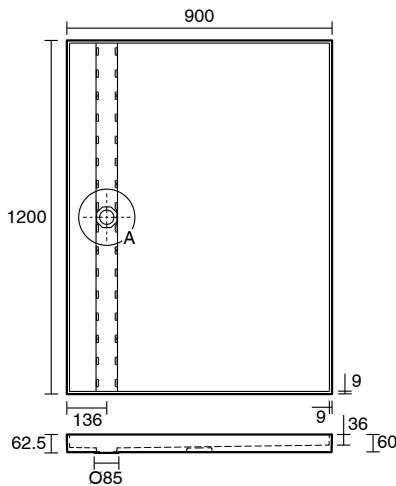

Posh Solus Tile Over Shower Tray with 1140mm Long Rear Matte Black Tile Insert Channel Suits Tiles 9mm and up (For 3 Wall / Alcove Install) 1200mm x 900mm

9512253

SPECIFICATIONS

Recommended Use	Domestic, Hotel & Commercial
Shower Base Colour	Grey
Shower Base Material	SMC
Shower Grate Material	Stainless Steel (316 Grade)
Waste Position	Centre Rear
Shower Base Waste Size	50 mm
Weight of Shower Base	22 kg
Usage	Alcove Install

WARRANTY

Warranty - Domestic Use	10 Years
Spare Parts & Labour	12 Months

Please refer to Warranty Page for full Terms and Conditions

Dimensions are nominal measurements only.

CLEANING RECOMMENDATIONS:

We recommend the use of soapy water or approved cleaners. This product should not be cleaned with abrasive materials. Damage caused by any improper treatment is not covered by the product warranty. Refer to Warranty Conditions

Disclaimer: Products in this specification manual must by regulation be installed by licensed and registered trade people. The manufacturer/distributor reserves the right to vary specifications or delete models from their range without prior notification. Dimensions are nominal measurements only. Dimensions and set-outs listed are correct at time of publication however the manufacturer/distributor takes no responsibility for printing errors.

Published 31/07/2023

To see the complete Posh range go to www.reece.com.au