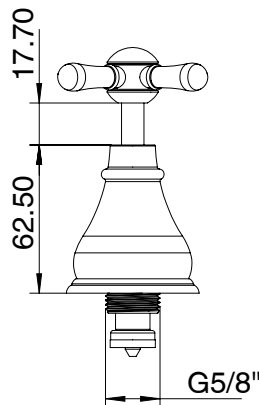

Milli Voir Wall Top Assemblies Cross Handle Brass Gold

2265344

SPECIFICATIONS

Recommended Use	Domestic, hotel and commercial
Colour	Brass Gold
Material	DR Brass
Recommended Pressure Range	150 - 500 kPa
Max Continuous Working Pressure	500 kPa
Max Continuous Working Temperature	80 deg C
Suitable for Storage Tank Hot Water	Yes
Suitable for Continuous Flow Hot Water	Yes
Suitable for Gravity Feed Hot Water	No

WARRANTY

Warranty - Domestic Use	15 Years
Spare Parts & Labour	12 Months

Please refer to Warranty Page for full Terms and Conditions

Dimensions are nominal measurements only.

CLEANING RECOMMENDATIONS:

We recommend the use of soapy water or approved cleaners. This product should not be cleaned with abrasive materials. Damage caused by any improper treatment is not covered by the product warranty. Refer to Warranty Conditions

Disclaimer: Products in this specification manual must by regulation be installed by licensed and registered trade people. The manufacturer/distributor reserves the right to vary specifications or delete models from their range without prior notification. Dimensions are nominal measurements only. Dimensions and set-outs listed are correct at time of publication however the manufacturer/distributor takes no responsibility for printing errors.

Published 01/06/2020

To see the complete Milli range go to www.reece.com.au