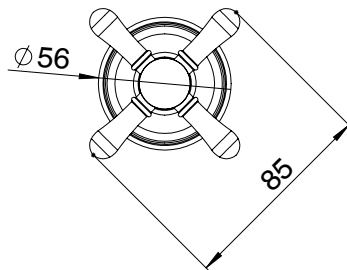

Milli Voir Wall Top Assemblies Cross Handle Brass Gold

2265344

SPECIFICATIONS

Recommended Use	Domestic, hotel and commercial
Colour	Brass Gold
Material	DR Brass
Recommended Pressure Range	150 - 500 kPa
Max Continuous Working Pressure	500 kPa
Max Continuous Working Temperature	80 deg C
Suitable for Storage Tank Hot Water	Yes
Suitable for Continuous Flow Hot Water	Yes
Suitable for Gravity Feed Hot Water	No

WARRANTY

Warranty - Domestic Use	15 Years
Spare Parts & Labour	12 Months

Please refer to Warranty Page for full Terms and Conditions

Dimensions are nominal measurements only.

CLEANING RECOMMENDATIONS:

We recommend the use of soapy water or approved cleaners. This product should not be cleaned with abrasive materials. Damage caused by any improper treatment is not covered by the product warranty. Refer to Warranty Conditions

Disclaimer: Products in this specification manual must by regulation be installed by licensed and registered trade people. The manufacturer/distributor reserves the right to vary specifications or delete models from their range without prior notification. Dimensions are nominal measurements only. Dimensions and set-outs listed are correct at time of publication however the manufacturer/distributor takes no responsibility for printing errors.

Published 01/06/2020

To see the complete Milli range go to www.reece.com.au