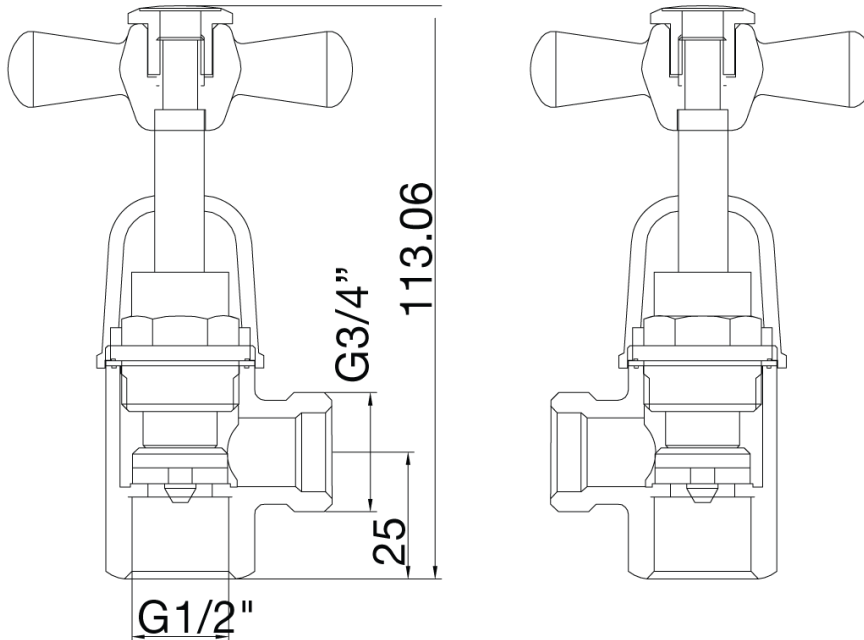

Posh Bristol Washing Machine Stops Chrome

2205260

SPECIFICATIONS

Recommended Use	Domestic;Hotel;Commercial
Colour Finish	Polished Chrome
Primary Material	DR Brass
Recommended Pressure Range	150 - 500 kPa as per AS3500
Max Continuous Working Temperature (deg C)	80
Min Continuous Working Temperature (deg C)	5
Hot Water Unit Suitability	Storage Tank;Continuous Flow

WARRANTY

Warranty - Domestic Use (Years)	10
Spare Parts & Labour (Years)	1

Please refer to Warranty Page for full Terms and Conditions

Dimensions are nominal measurements only.

CLEANING RECOMMENDATIONS:

We recommend the use of soapy water or approved cleaners. This product should not be cleaned with abrasive materials. Damage caused by any improper treatment is not covered by the product warranty. Refer to Warranty Conditions

Disclaimer: Products in this specification manual must by regulation be installed by licensed and registered trade people. The manufacturer/distributor reserves the right to vary specifications or delete models from their range without prior notification. Dimensions are nominal measurements only. Dimensions and set-outs listed are correct at time of publication however the manufacturer/distributor takes no responsibility for printing errors.

Published 27/03/2025

To see the complete Posh range go to
www.reece.com.au