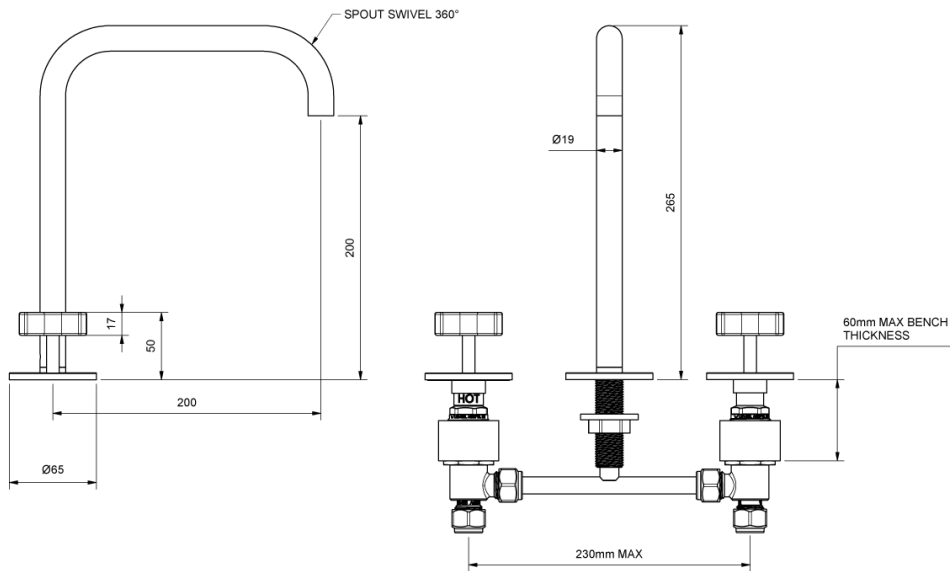

Milli Exo Hob Sink Set Gunmetal (4 Star)

2299062

SPECIFICATIONS

Recommended Use	Domestic, Hotel & Commercial
Colour	Gunmetal
Finish	Matte
Body Material	Electroplated Brass
Recommended Pressure Range	150 - 500 kPa
Maximum Continuous Working Temperature	80 deg C
Suitable for Storage Tank Hot Water	Yes
Suitable for Continuous Flow Hot Water	Yes
Suitable for Gravity Feed Hot Water	No

WARRANTY

Warranty - Domestic Use	15 Years
Spare Parts & Labour	5 Years

Please refer to Warranty Page for full Terms and Conditions

Dimensions are nominal measurements only.

CLEANING RECOMMENDATIONS:

We recommend the use of soapy water or approved cleaners. This product should not be cleaned with abrasive materials. Damage caused by any improper treatment is not covered by the product warranty. Refer to Warranty Conditions

Disclaimer: Products in this specification manual must by regulation be installed by licensed and registered trade people. The manufacturer/distributor reserves the right to vary specifications or delete models from their range without prior notification. Dimensions are nominal measurements only. Dimensions and set-outs listed are correct at time of publication however the manufacturer/distributor takes no responsibility for printing errors.

Published 30/09/2022

To see the complete Milli range go to www.reece.com.au